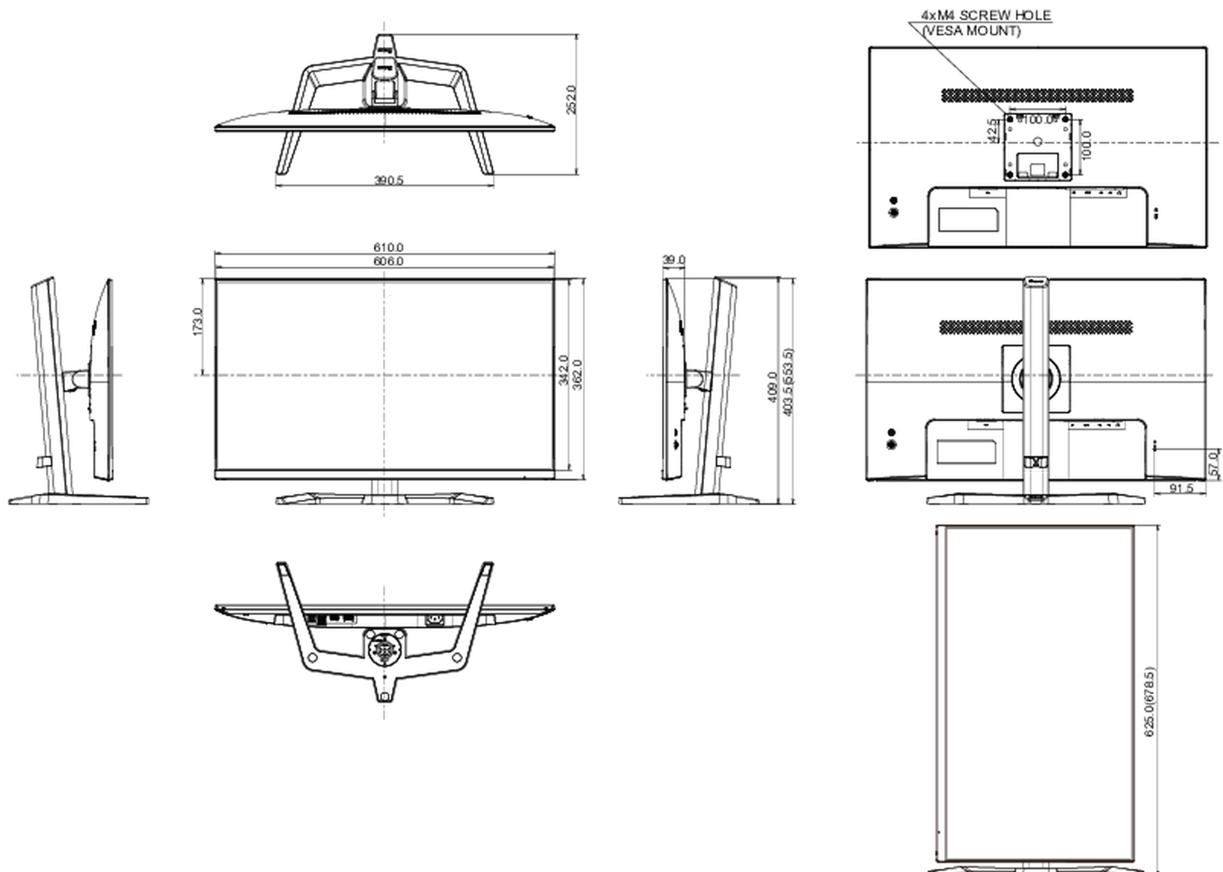

04 MECHANICAL

Display position adjustments	height, pivot (rotation), tilt
Height adjustment	150mm
Rotation (PIVOT function)	90°
Tilt angle	23 ° up; 3° down
VESA mounting	100 x 100mm
Cable management system	yes

05 ACCESSORIES INCLUDED

Cables	power, USB, HDMI
Other	quick start guide, safety guide

06 POWER MANAGEMENT

Power supply unit	internal
Power supply	AC 100 - 240V, 50/60Hz
Power usage	19W typical, 0.5W stand by, 0.3W off mode

08 DIMENSIONS / WEIGHT

Product dimensions W x H x D	610 x 403.5 (553.5) x 252mm
Box dimensions W x H x D	690 x 465 x 152mm
Weight (without box)	5.2kg
Weight (with box)	7.2kg
EAN code	4948570121717

All trademarks and registered trademarks acknowledged. E & O E. Specification subject to change without notice. All LCD's comply with ISO-9241-307:2008 in connection with pixel defects.