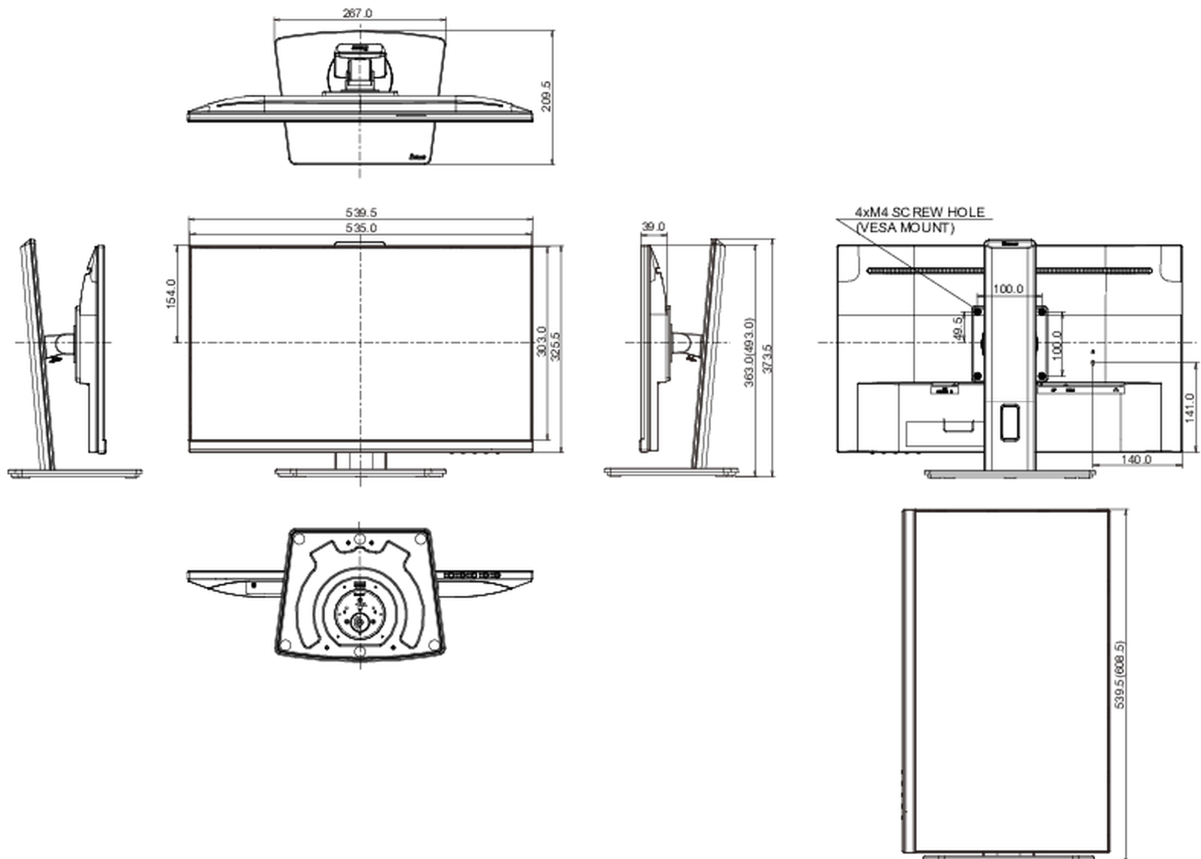

04 MECHANICAL

Display position adjustments	height, pivot (rotation), swivel, tilt
Height adjustment	150mm
Rotation (PIVOT function)	90°
Swivel stand	90°; 45° left; 45° right
Tilt angle	23° up; 5° down
VESA mounting	100 x 100mm
Cable management system	yes

05 ACCESSORIES INCLUDED

Cables	power, HDMI
Other	quick start guide, safety guide

06 POWER MANAGEMENT

Power supply unit	internal
Power supply	AC 100 - 240V, 50/60Hz
Power usage	15W typical, 0.3W stand by, 0.3W off mode

Product dimensions W x H x D	539.5 x 343 (493) x 209,5mm
Box dimensions W x H x D	635 x 390 x 145mm
Weight (without box)	5.7kg
Weight (with box)	6.4kg
EAN code	4948570121144

All trademarks and registered trademarks acknowledged. E & O E. Specification subject to change without notice. All LCD's comply with ISO-9241-307:2008 in connection with pixel defects.