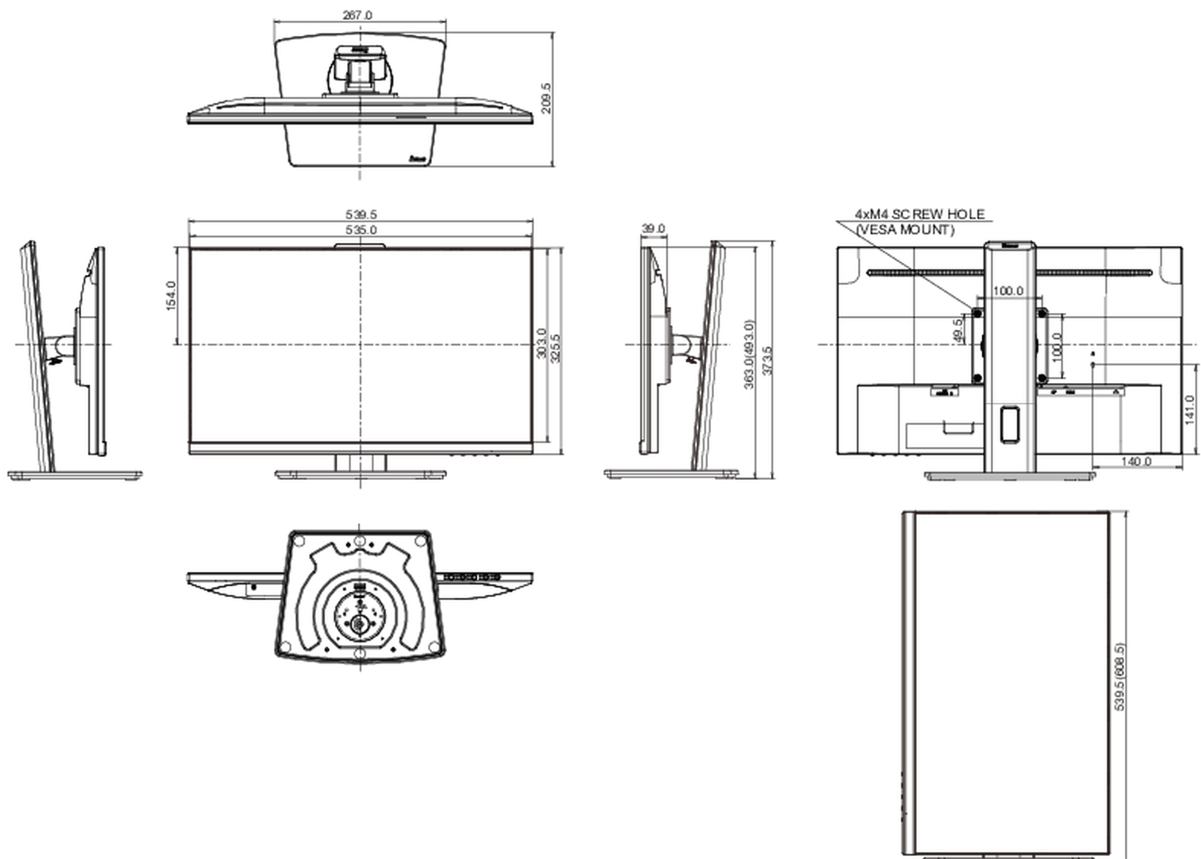

## 04 MECHANICAL

Display position adjustments	height, pivot (rotation), swivel, tilt
Height adjustment	150mm
Rotation (PIVOT function)	90°
Swivel stand	90°; 45° left; 45° right
Tilt angle	23° up; 5° down
VESA mounting	100 x 100mm
Cable management system	yes

## 08 DIMENSIONS / WEIGHT

Product dimensions W x H x D	539.5 x 343 (493) x 209,5mm
Box dimensions W x H x D	635 x 390 x 145mm
Weight (without box)	5.7kg
Weight (with box)	6.4kg
EAN code	4948570121144

*All trademarks and registered trademarks acknowledged. E & O E. Specification subject to change without notice. All LCD's comply with ISO-9241-307:2008 in connection with pixel defects.*