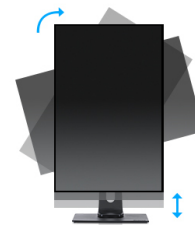

27" IPS 3-side borderless monitor with height adjustable stand

Stylish edge-to-edge design makes the ProLite XUB2793HS perfect for multi-monitor set-ups. The IPS panel technology offers accurate and consistent colour reproduction with wide viewing angles. High contrast and brightness values mean the monitor will provide excellent performance for photographic and web design. Equipped with speakers, headphone socket, HDMI and DisplayPort connections, a blue light reducer function to reduce eye fatigue and an ergonomic 150mm height adjustable stand for optimal user comfort, make this 27" monitor a great choice for both multi-monitor configuration and office applications.

HAS (150mm) + PIVOT

With a height adjustable stand you will create an ergonomic work posture and position that meets all health and safety requirements. This will not only prevent any health issues but will also increase your productivity. The pivot function allows the screen to rotate from landscape to portrait orientation. This functionality can be useful if the application requires more height than width.

01 DISPLAY CHARACTERISTICS

Design	3-side borderless
Diagonal	27", 68.5cm
Panel	IPS panel technology LED, matte finish
Native resolution	1920 x 1080 @75Hz (2.1 megapixel Full HD)
Aspect ratio	16:9
Panel brightness	300 cd/m ²
Static contrast	1000:1
Advanced contrast	80M:1
Response time (GTG)	4ms
Viewing zone	horizontal/vertical: 178°/178°, right/left: 89°/89°, up/down: 89°/89°
Colour support	16.7mIn (sRGB: 96%; NTSC: 72%)
Horizontal Sync	30 - 83kHz
Viewable area W x H	597.9 x 336.3mm, 23.5 x 13.2"
Pixel pitch	0.311mm
Colour	matte, black