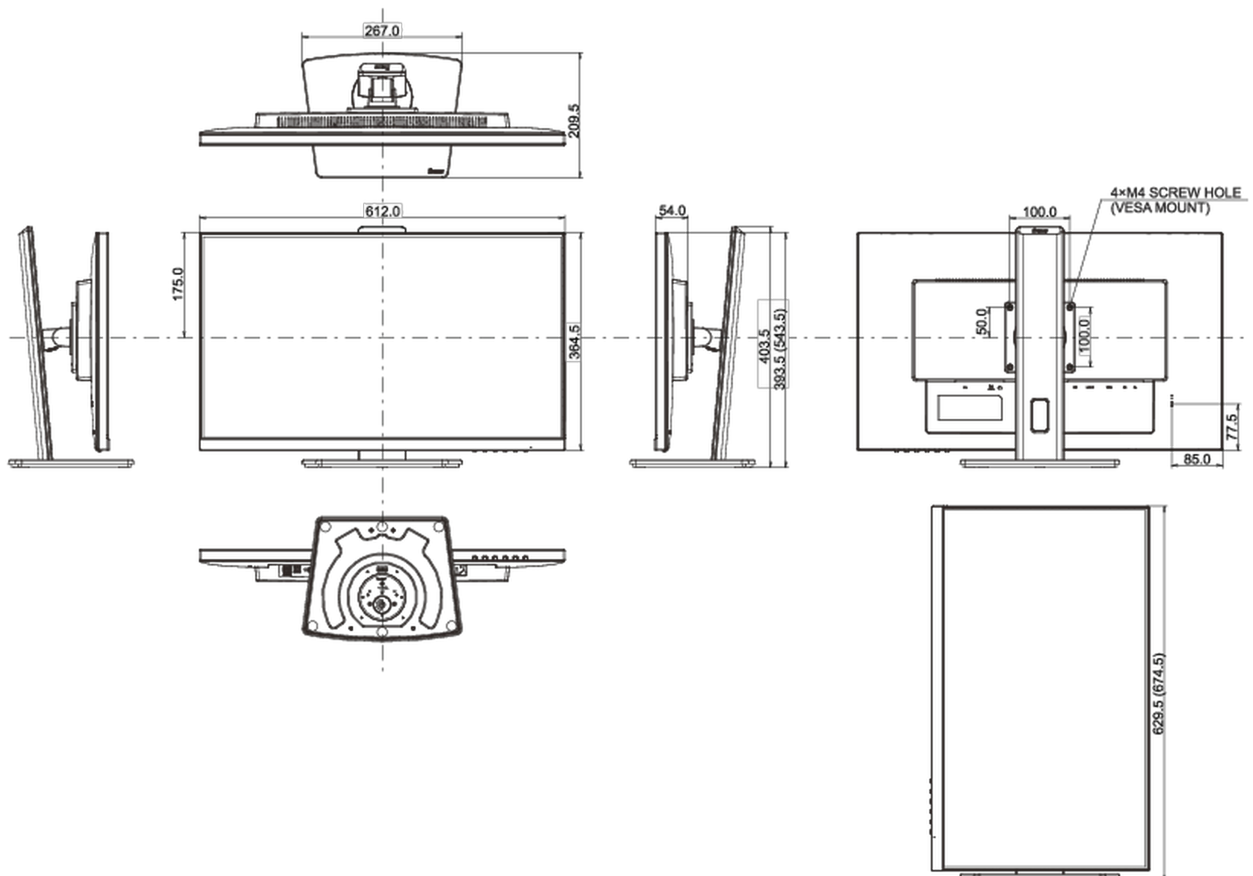

04 MECHANICAL

Display position adjustments	height, pivot (rotation), swivel, tilt
Height adjustment	150mm
Rotation (PIVOT function)	90°
Swivel stand	90°; 45° left; 45° right
Tilt angle	23° up; 5° down
VESA mounting	100 x 100mm
Cable management system	yes

08 DIMENSIONS / WEIGHT

Product dimensions W x H x D	612 x 393.5 (543.5) x 209.5mm
Box dimensions W x H x D	693 x 440 x 170mm
Weight (without box)	6.3kg
Weight (with box)	7.9kg
EAN code	4948570121298

All trademarks and registered trademarks acknowledged. E & O E. Specification subject to change without notice. All LCD's comply with ISO-9241-307:2008 in connection with pixel defects.