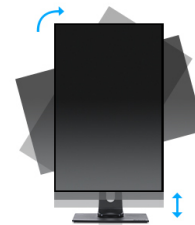

27" IPS panel technology monitor with height adjustable stand

Stylish edge-to-edge design makes the ProLite XUB2792HSU perfect for multi-monitor set-ups. The IPS panel technology offers accurate and consistent colour reproduction with wide viewing angles. High contrast and brightness values mean the monitor will provide excellent performance for photographic and web design. Equipped with speakers, 2 port USB hub, headphone socket, HDMI and DisplayPort connections, a blue light reducer function to reduce eye fatigue and an ergonomic 150mm height adjustable stand for optimal user comfort, this 27" ProLite display is a great choice for both multi-monitor configuration and office applications.

IPS Technology

IPS displays are best known for wide viewing angles and natural, highly accurate colours. They are especially suited for colour-critical applications.

HAS (150mm) + PIVOT

With a height adjustable stand you will create an ergonomic work posture and position that meets all health and safety requirements. This will not only prevent any health issues but will also increase your productivity. The pivot function allows the screen to rotate from landscape to portrait orientation. This functionality can be useful if the application requires more height than width.

01 DISPLAY CHARACTERISTICS

Design	3-side borderless
Diagonal	27", 68.6cm
Panel	IPS Panel Technology LED, matte finish
Native resolution	1920 x 1080 @75Hz (2.1 megapixel Full HD, DisplayPort&HDMI)
Aspect ratio	16:9
Panel brightness	250 cd/m ²
Static contrast	1000:1
Advanced contrast	80M:1
Response time (GTG)	4ms
Viewing zone	horizontal/vertical: 178°/178°, right/left: 89°/89°, up/down: 89°/89°
Colour support	16.7mIn (sRGB: 99%, NTSC 72%)
Horizontal Sync	31 - 83kHz
Viewable area W x H	597.8 x 336.3mm, 23.5 x 13.2"
Pixel pitch	0.311mm
Colour	matte, black