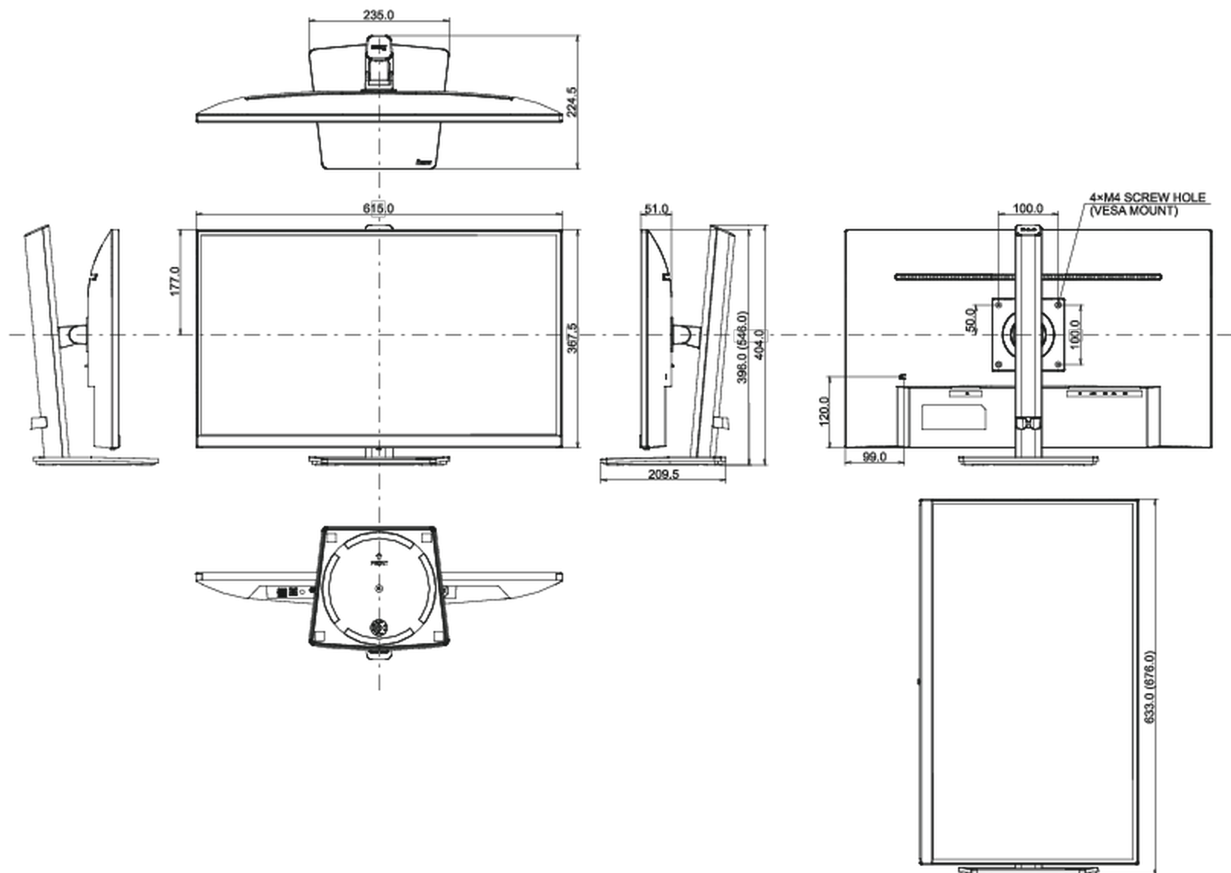

## 04 MECHANICAL

Display position adjustments	height, swivel, tilt, pivot (rotation both sides)
Height adjustment	150mm
Rotation (PIVOT function)	90°
Swivel stand	90°; 45° left; 45° right
Tilt angle	23° up; 5° down
VESA mounting	100 x 100mm
Cable management system	yes

## 08 DIMENSIONS / WEIGHT

Product dimensions W x H x D	615 x 396 (546) x 224.5mm
Box dimensions W x H x D	688 x 137 x 485mm
Weight (without box)	5.5kg
Weight (with box)	6.9kg
EAN code	4948570120840

*All trademarks and registered trademarks acknowledged. E & O E. Specification subject to change without notice. All LCD's comply with ISO-9241-307:2008 in connection with pixel defects.*