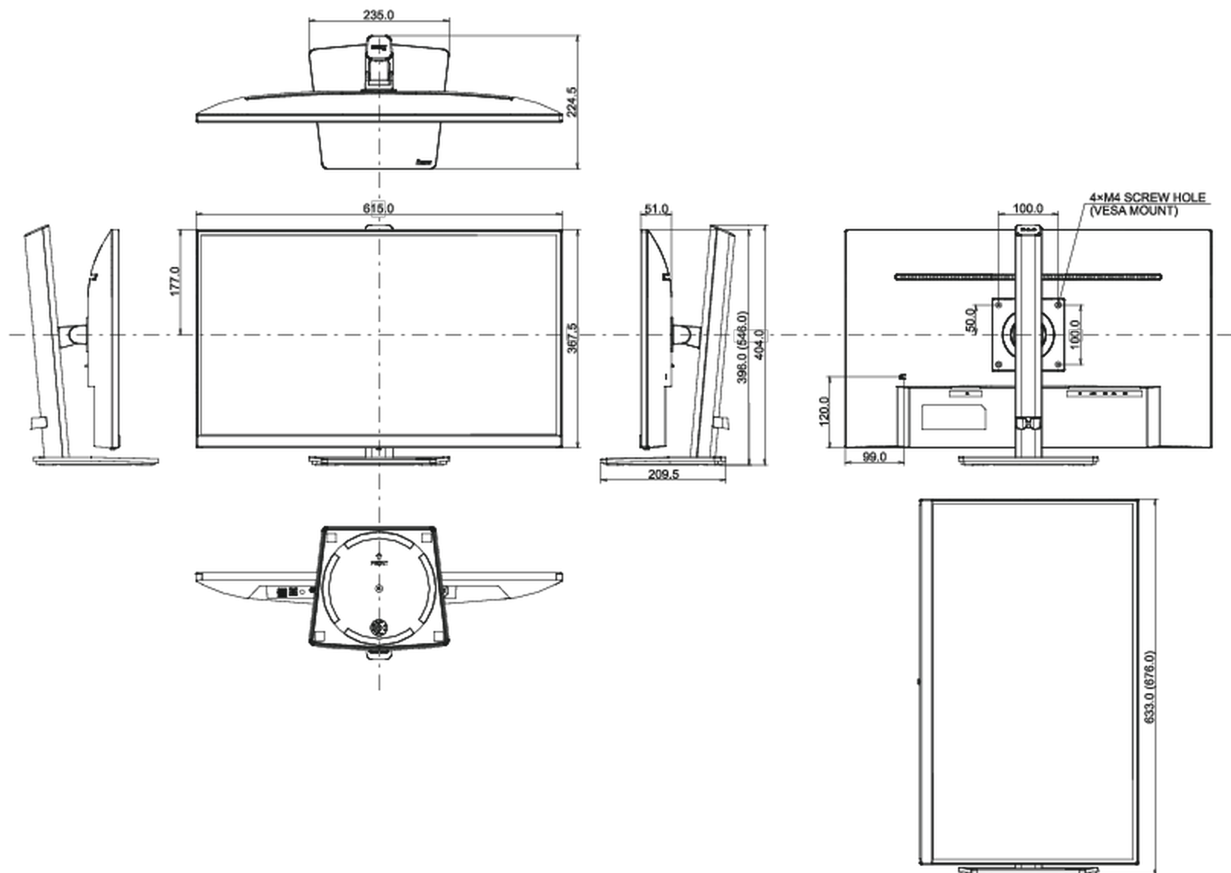

01 DISPLAY CHARACTERISTICS

Design	3-side borderless
Diagonal	27", 68.5cm
Panel	VA matrix, matte finish
Native resolution	1920 x 1080 @75Hz (2.1 megapixel Full HD)
Aspect ratio	16:9
Panel brightness	250 cd/m ²
Static contrast	3000:1
Advanced contrast	80M:1
Response time (GTG)	4ms
Viewing zone	horizontal/vertical: 178°/178°, right/left: 89°/89°, up/down: 89°/89°
Colour support	16.7mIn (sRGB: 96%; NTSC: 72%)
Horizontal Sync	30 - 85kHz
Viewable area W x H	596.7 x 335.7mm, 23.5 x 13.2"
Pixel pitch	0.311mm
Colour	matte, black

04 MECHANICAL

Display position adjustments	height, swivel, tilt, pivot (rotation both sides)
Height adjustment	150mm
Rotation (PIVOT function)	90°
Swivel stand	90°; 45° left; 45° right
Tilt angle	23° up; 5° down
VESA mounting	100 x 100mm
Cable management system	yes

07 SUSTAINABILITY

Regulations	CE, TÜV-Bauart, VCCI-B, PSE, RoHS support, ErP, WEEE, REACH, UKCA
Energy efficiency class (Regulation (EU) 2017/1369)	E
REACH SVHC	above 0.1%: Lead

08 DIMENSIONS / WEIGHT

Product dimensions W x H x D	615 x 396 (546) x 224.5mm
Box dimensions W x H x D	688 x 137 x 485mm
Weight (without box)	5.5kg
Weight (with box)	6.9kg
EAN code	4948570120840