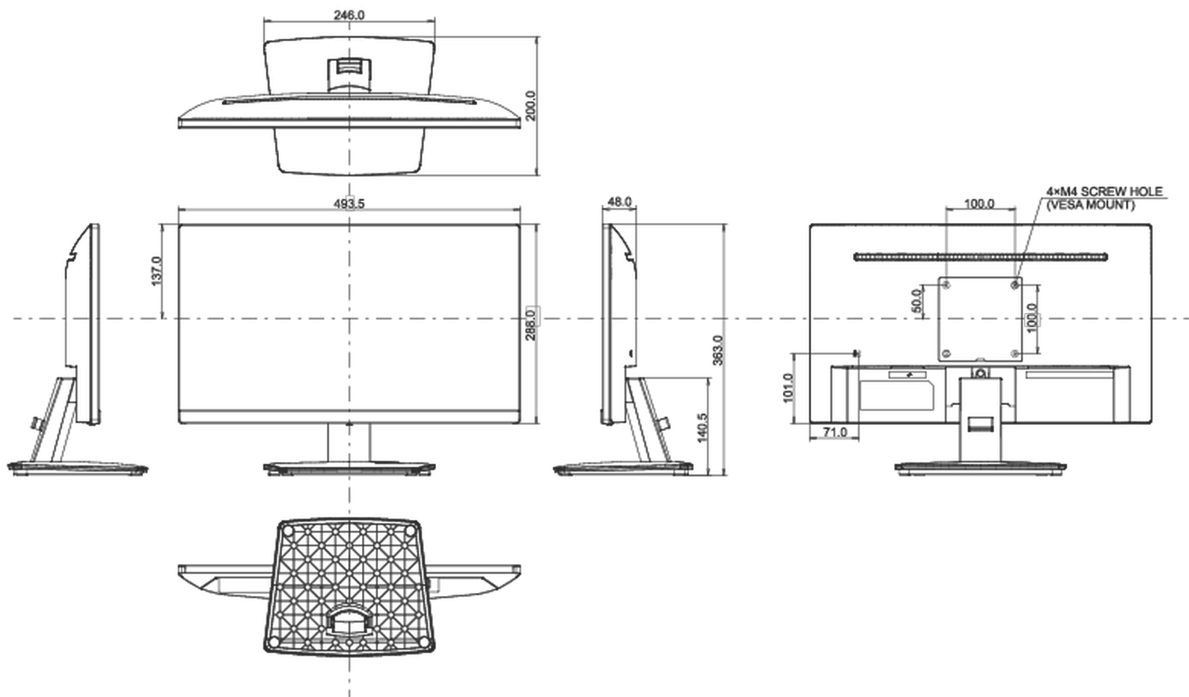

04 MECHANICAL

Display position adjustments	tilt
Tilt angle	22° up; 54° down
VESA mounting	100 x 100mm
Cable management system	yes

05 ACCESSORIES INCLUDED

Cables	power, USB, HDMI
Other	quick start guide, safety guide

06 POWER MANAGEMENT

Power supply unit	internal
Power supply	AC 100 - 240V, 50/60Hz
Power usage	13W typical, 0.5W stand by, 0.3W off mode

07 SUSTAINABILITY

Regulations	CE, TÜV-Bauart, VCCI-B, PSE, RoHS support, ErP, WEEE, REACH, UKCA
Energy efficiency class (Regulation (EU) 2017/1369)	D
EPEAT	*registration varies by country, go to www.epeat.net for details
REACH SVHC	above 0.1%: Lead

08 DIMENSIONS / WEIGHT

Product dimensions W x H x D	493.5 x 363 x 200mm
Box dimensions W x H x D	564 x 120 x 386mm
Weight (without box)	2.7kg
Weight (with box)	3.4kg
EAN code	4948570120772

307:2008 in connection with pixel defects.