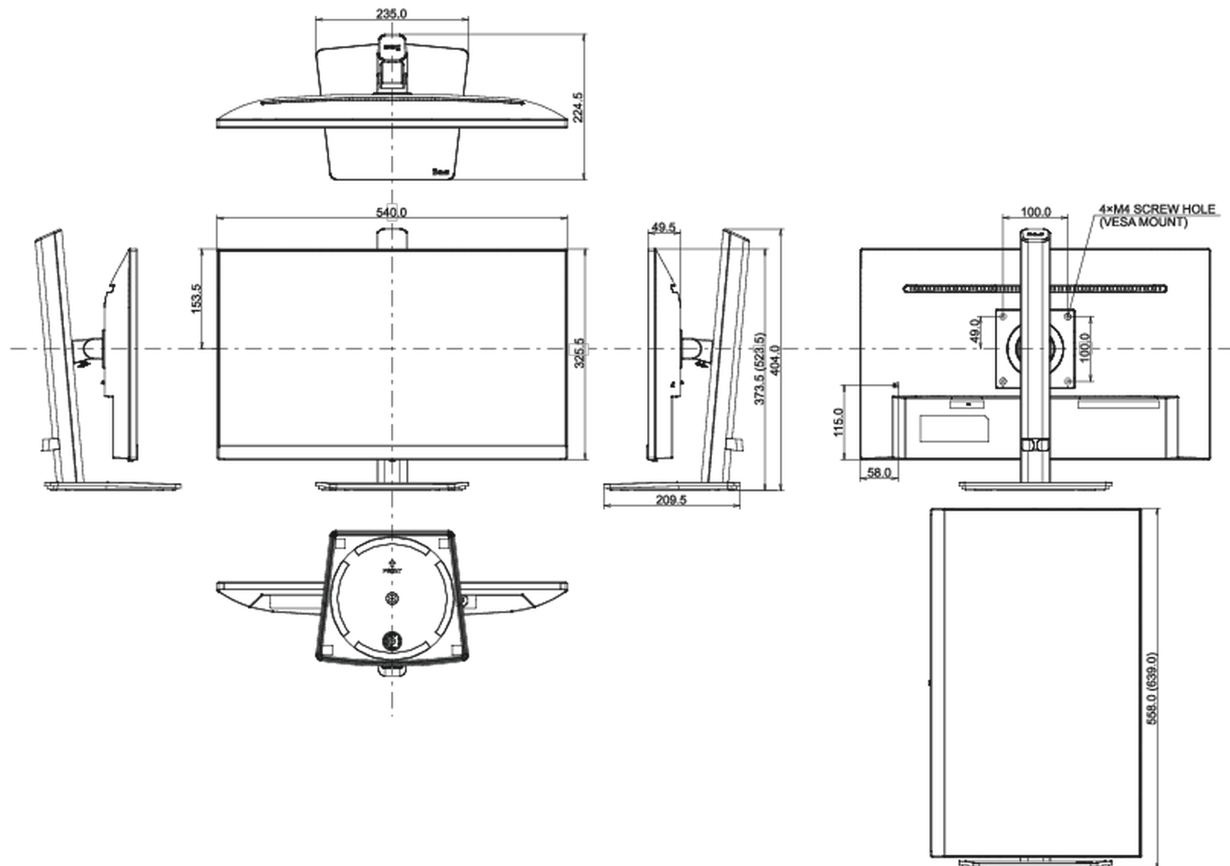

04 MECHANICAL

Display position adjustments	height, swivel, tilt, pivot (rotation both sides)
Height adjustment	150mm
Rotation (PIVOT function)	90°
Swivel stand	90°; 45° left; 45° right
Tilt angle	23° up; 5° down
VESA mounting	100 x 100mm
Cable management system	yes

Product dimensions W x H x D	540 x 373.5 (523.5) x 224.5mm
Box dimensions W x H x D	685 x 125 x 403mm
Weight (without box)	4.8kg
Weight (with box)	5.7kg
EAN code	4948570120802

All trademarks and registered trademarks acknowledged. E & O E. Specification subject to change without notice. All LCD's comply with ISO-9241-307:2008 in connection with pixel defects.