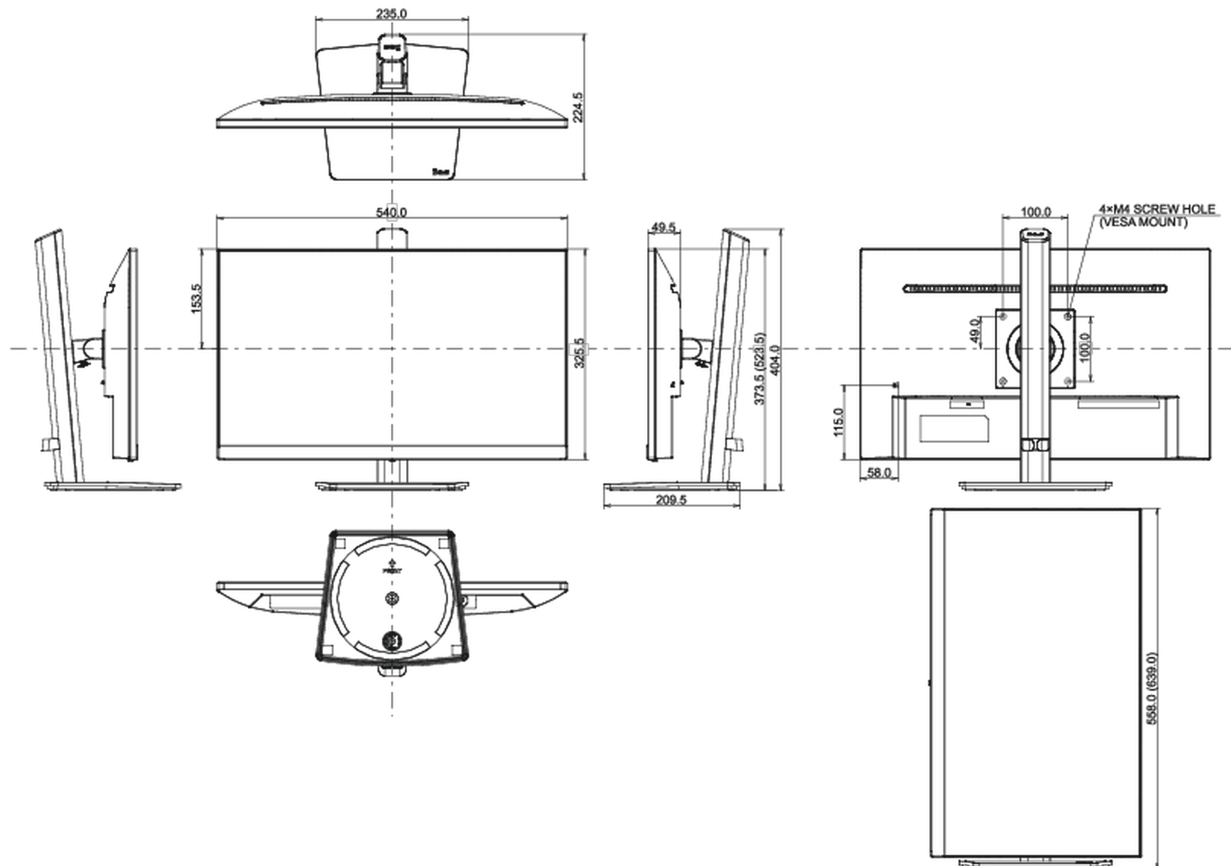

## 04 MECHANICAL

<b>Display position adjustments</b>	height, swivel, tilt, pivot (rotation both sides)
<b>Height adjustment</b>	150mm
<b>Rotation (PIVOT function)</b>	90°
<b>Swivel stand</b>	90°; 45° left; 45° right
<b>Tilt angle</b>	23° up; 5° down
<b>VESA mounting</b>	100 x 100mm
<b>Cable management system</b>	yes

## 08 DIMENSIONS / WEIGHT

Product dimensions W x H x D	540 x 373.5 (523.5) x 224.5mm
Box dimensions W x H x D	685 x 125 x 403mm
Weight (without box)	4.8kg
Weight (with box)	5.7kg
EAN code	4948570120802