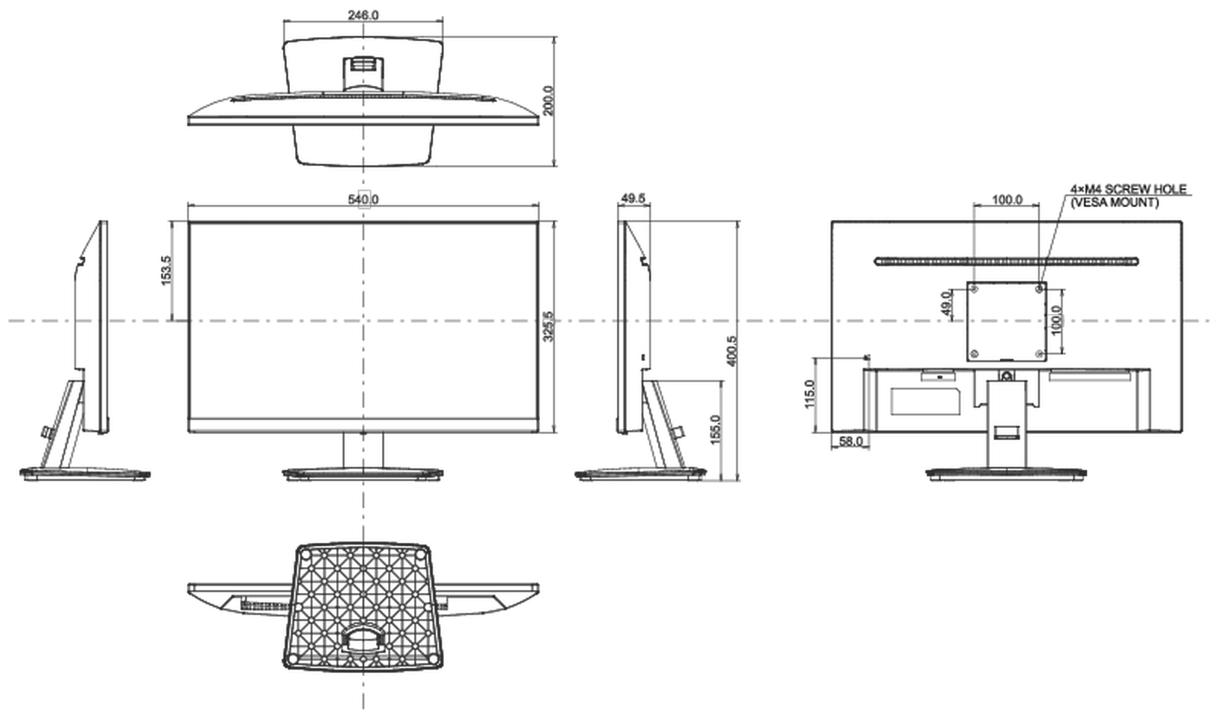

Other

quick start guide, safety guide

06 POWER MANAGEMENT

Power supply unit

internal

Power supply

AC 100 - 240V, 50/60Hz

Power usage

19W typical, 0.5W stand by, 0.3W off mode

07 SUSTAINABILITY

Regulations

CE, TÜV-Bauart, EAC, VCCI-B, PSE, RoHS support, ErP, WEEE, REACH, UKCA

Energy efficiency class (Regulation (EU) 2017/1369)

E

REACH SVHC

above 0.1%: Lead

08 DIMENSIONS / WEIGHT

Product dimensions W x H x D

540 x 400.5 x 200mm

Box dimensions W x H x D

613 x 125 x 403mm

Weight (without box)

3.2kg

Weight (with box)

4.0kg

EAN code

4948570120796

All trademarks and registered trademarks acknowledged. E & O E. Specification subject to change without notice. All LCD's comply with ISO-9241-307:2008 in connection with pixel defects.