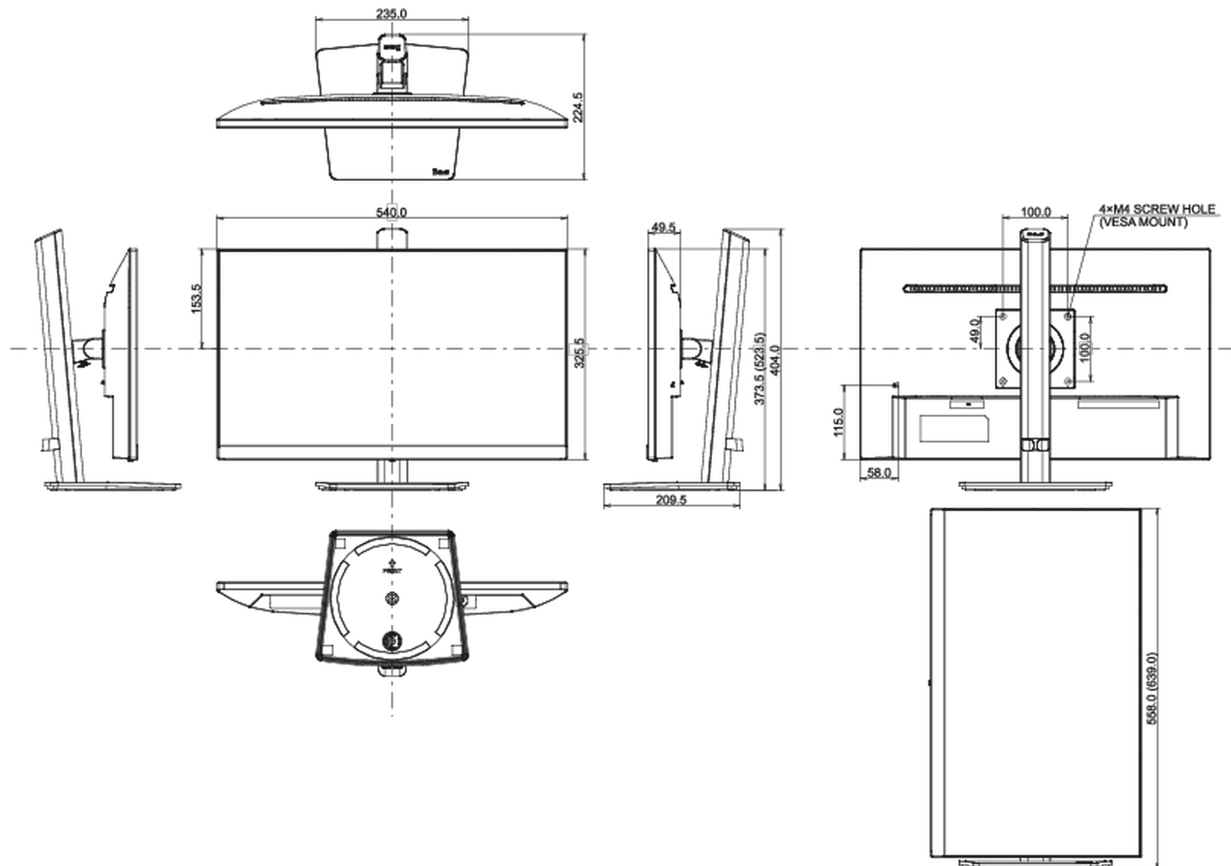

04 MECHANICAL

Display position adjustments	swivel, tilt, pivot (rotation both sides)
Height adjustment	150mm
Rotation (PIVOT function)	90°
Swivel stand	90°; 45° left; 45° right
Tilt angle	23° up; 5° down
VESA mounting	100 x 100mm
Cable management system	yes

Product dimensions W x H x D	540 x 373.5 (523.5) x 209.5mm
Box dimensions W x H x D	685 x 125 x 403mm
Weight (without box)	4.8kg
Weight (with box)	5.7kg
EAN code	4948570120826

All trademarks and registered trademarks acknowledged. E & O E. Specification subject to change without notice. All LCD's comply with ISO-9241-307:2008 in connection with pixel defects.