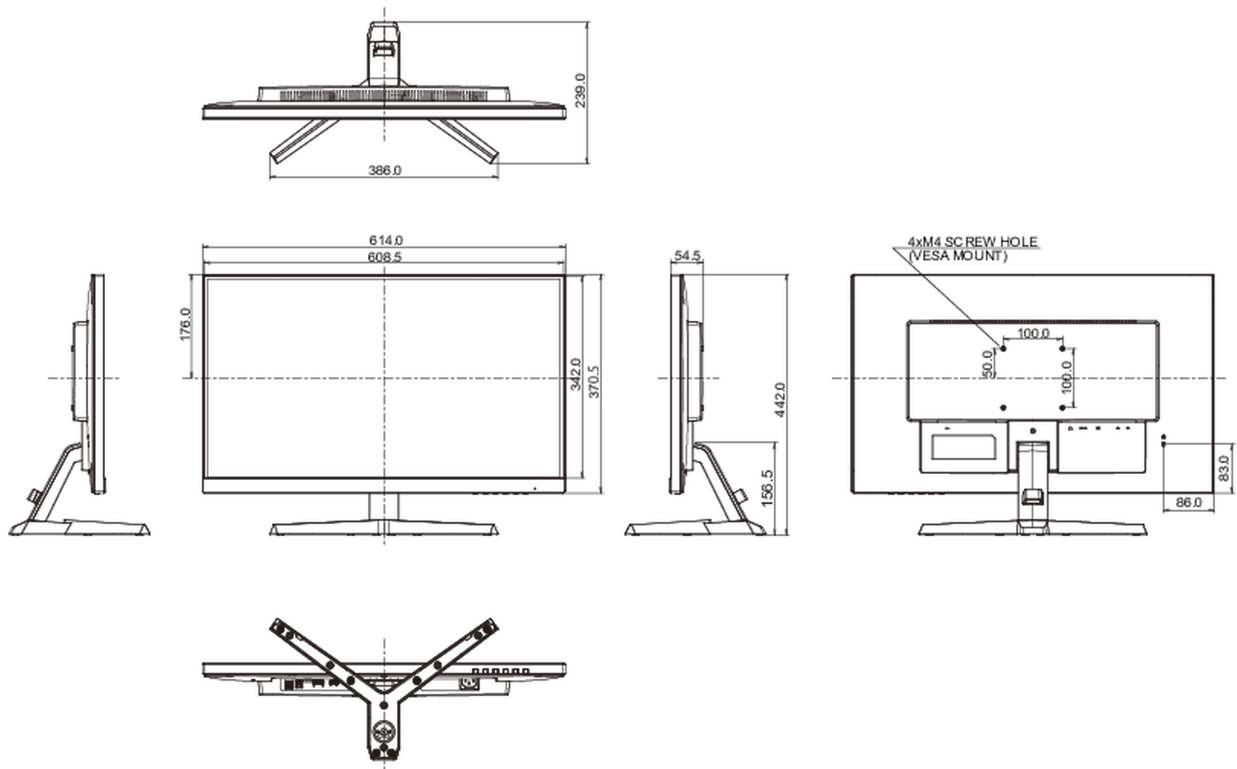

## 04 MECHANICAL

Display position adjustments	tilt
Tilt angle	21.5° up; 3.5° down
VESA mounting	100 x 100mm
Cable management system	yes

## 08 DIMENSIONS / WEIGHT

Product dimensions W x H x D 614 x 442 x 239mm

Weight (without box) 4.4kg

EAN code 4948570121069

All trademarks and registered trademarks acknowledged. E & O E. Specification subject to change without notice. All LCD's comply with ISO-9241-307:2008 in connection with pixel defects.