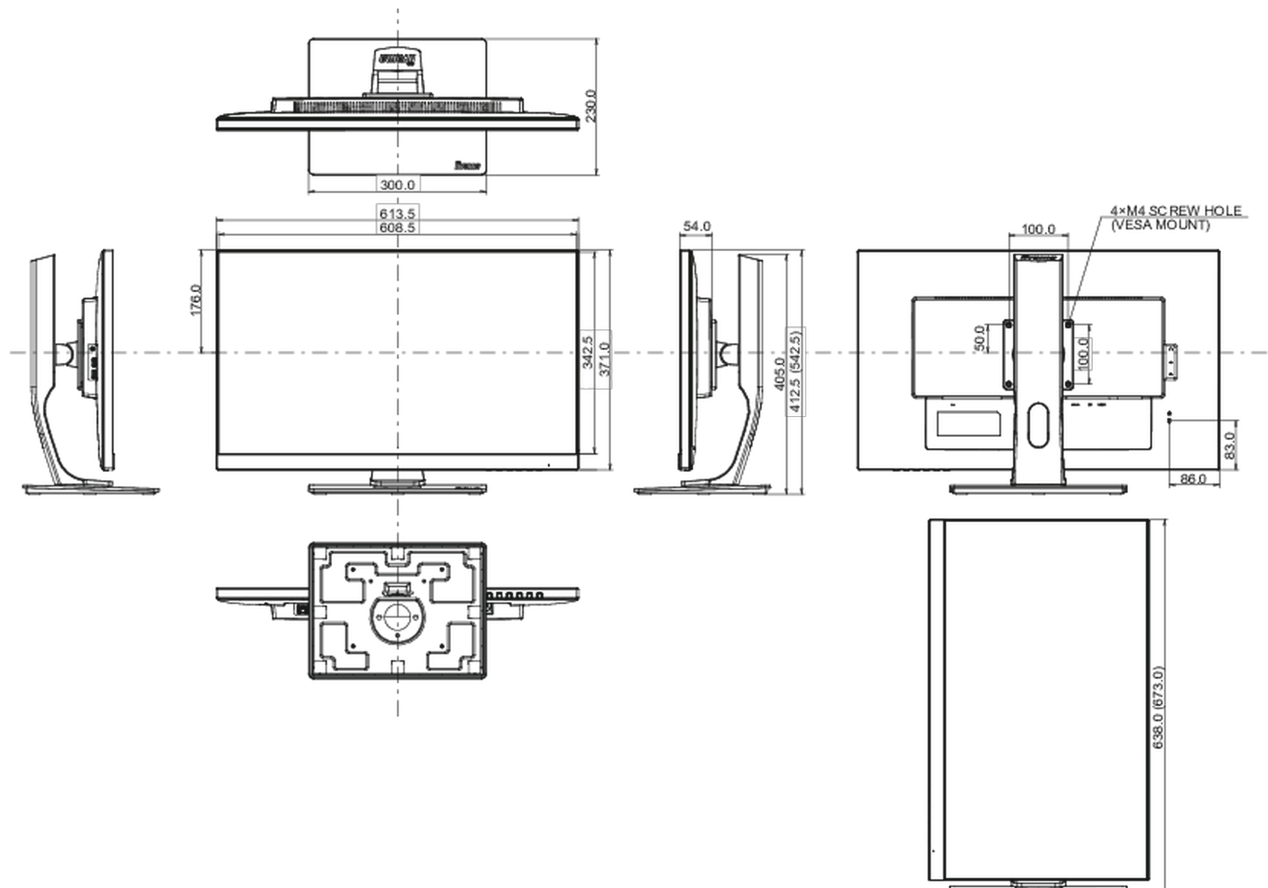

Cable management system

yes

05 ACCESSORIES INCLUDED

Cables

power, HDMI, DP, USB-C

Other

quick start guide, safety guide

06 POWER MANAGEMENT

Power supply unit

internal

Power supply

AC 100 - 240V, 50/60Hz

Power usage

21W typical, 0.5W stand by, 0.5W off mode

07 SUSTAINABILITY

Regulations

TCO Certified, CE, TÜV-GS, EAC, VCCI-B, PSE, RoHS support, ErP, WEEE, REACH, UKCA

Energy efficiency class (Regulation (EU) 2017/1369)

F

REACH SVHC

above 0.1%: Lead

08 DIMENSIONS / WEIGHT

Product dimensions W x H x D

613.5 x 412.5(542.5) x 230mm

Box dimensions W x H x D

692 x 198 x 490mm

Weight (without box)

7.5kg

Weight (with box)

9.3kg

EAN code

4948570117932