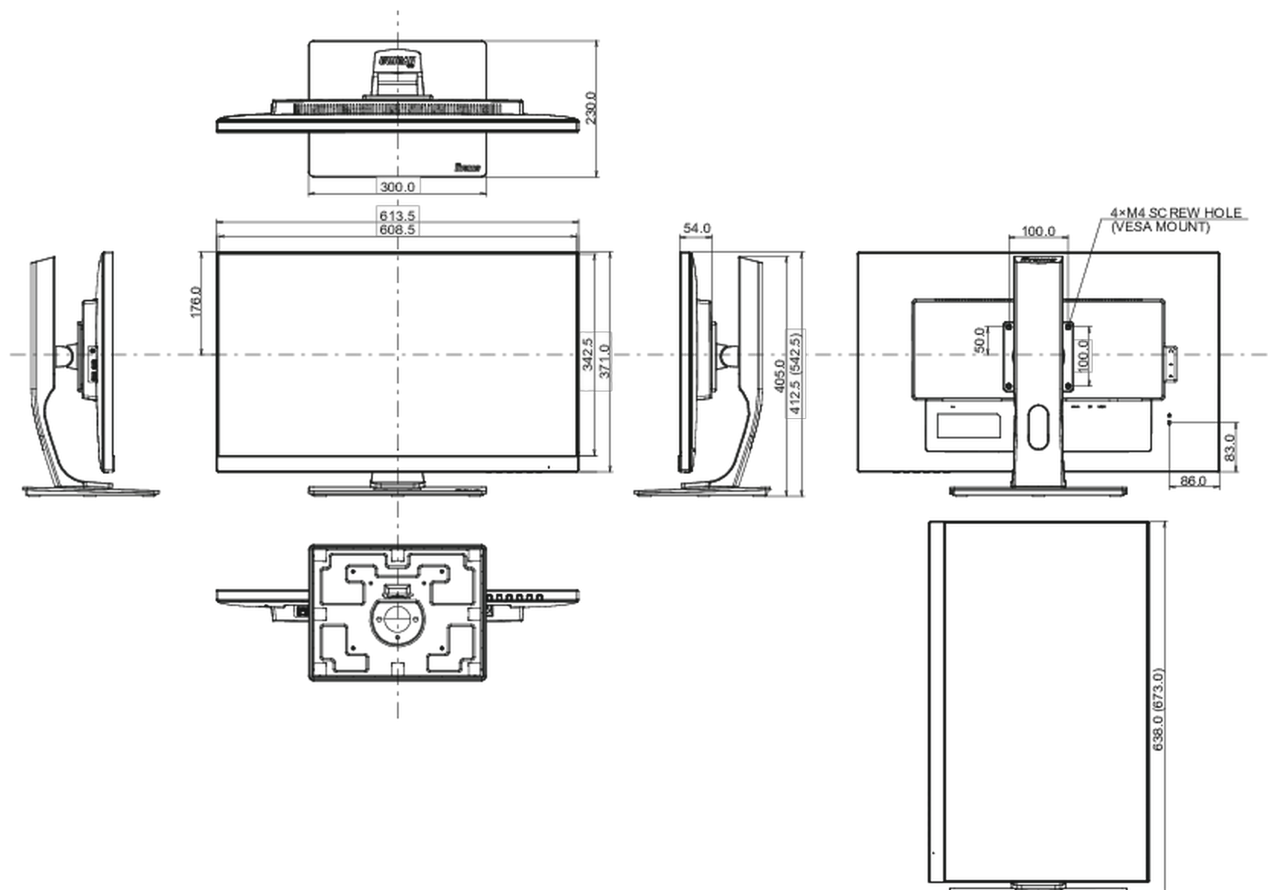

Cable management system

yes

05 ACCESSORIES INCLUDED

Cables

power, HDMI, DP, USB-C

Other

quick start guide, safety guide

06 POWER MANAGEMENT

Power supply unit

internal

Power supply

AC 100 - 240V, 50/60Hz

Power usage

21W typical, 0.5W stand by, 0.5W off mode

07 SUSTAINABILITY

Regulations

TCO Certified, CE, TÜV-GS, EAC, VCCI-B, PSE, RoHS support, ErP, WEEE, REACH, UKCA

Energy efficiency class (Regulation (EU) 2017/1369)

F

REACH SVHC

above 0.1%: Lead

08 DIMENSIONS / WEIGHT

Product dimensions W x H x D

613.5 x 412.5(542.5) x 230mm

Box dimensions W x H x D

692 x 198 x 490mm

Weight (without box)

7.5kg

Weight (with box)

9.3kg

EAN code

4948570117932