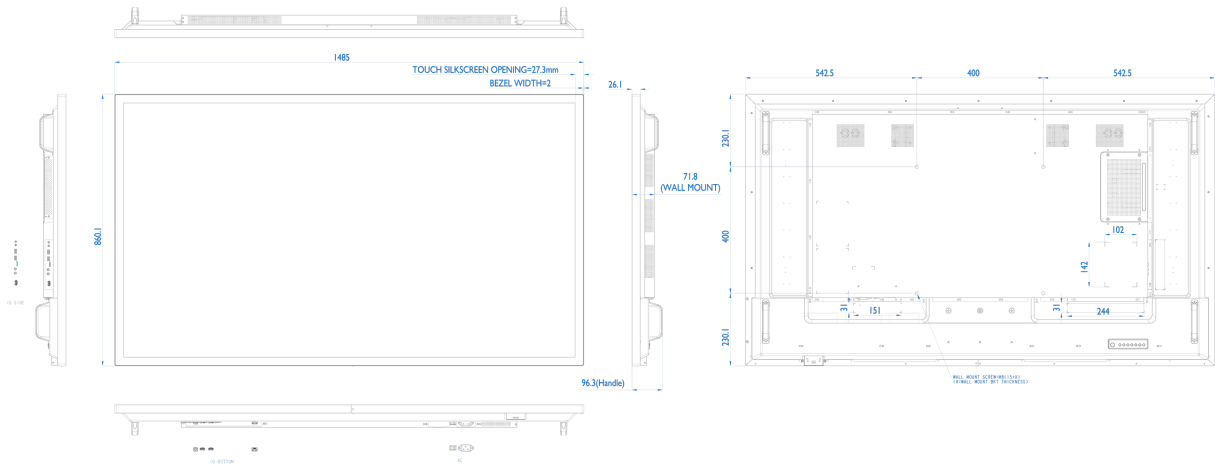

PROLITE T6562AS-B1

Version: 2.0

Release date: 2022/05/04

All trademarks and registered trademarks acknowledged. E & O E. Specification subject to change without notice. All LCD's comply with ISO-9241-307:2008 in connection with pixel defects.

© IYAMA CORPORATION. ALL RIGHTS RESERVED