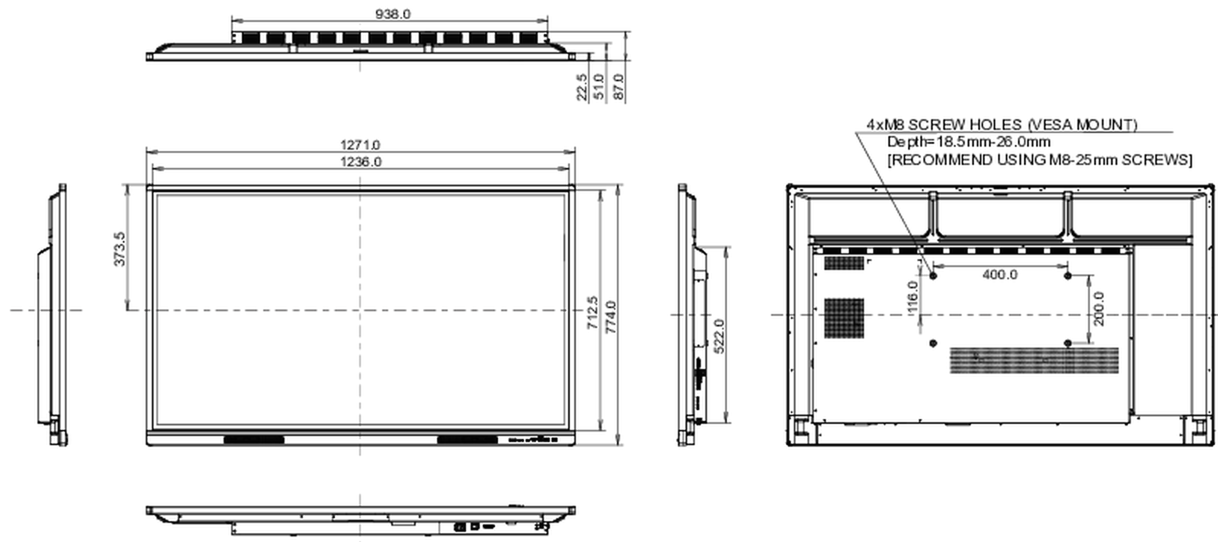

REACH SVHC above 0.1%: Lead

10 DIMENSIONS / WEIGHT

Product dimensions W x H x D 1271 x 744 x 87mm

Box dimensions W x H x D 1401 x 859 x 220mm

Weight (without box) 26kg

Weight (with box) 34.5kg

EAN code 4948570120628