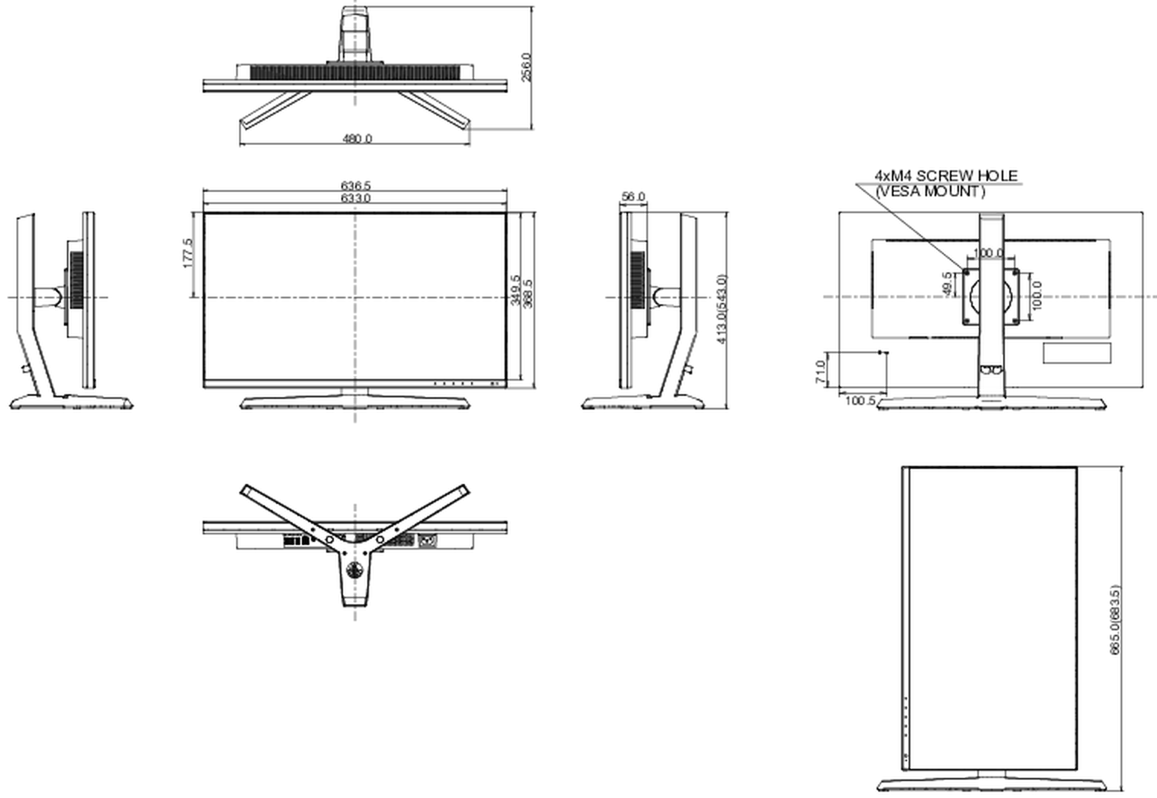

## 07 ÖLÇÜLER / AĞIRLIK

Ürün boyutları G x Y x D

636.5 x 413 (543) x 256mm

Ağırlık (kutu hariç)

6.9kg

EAN kodu

4948570118687

All trademarks and registered trademarks acknowledged. E & O E. Specification subject to change without notice. All LCD's comply with ISO-9241-307:2008 in connection with pixel defects.