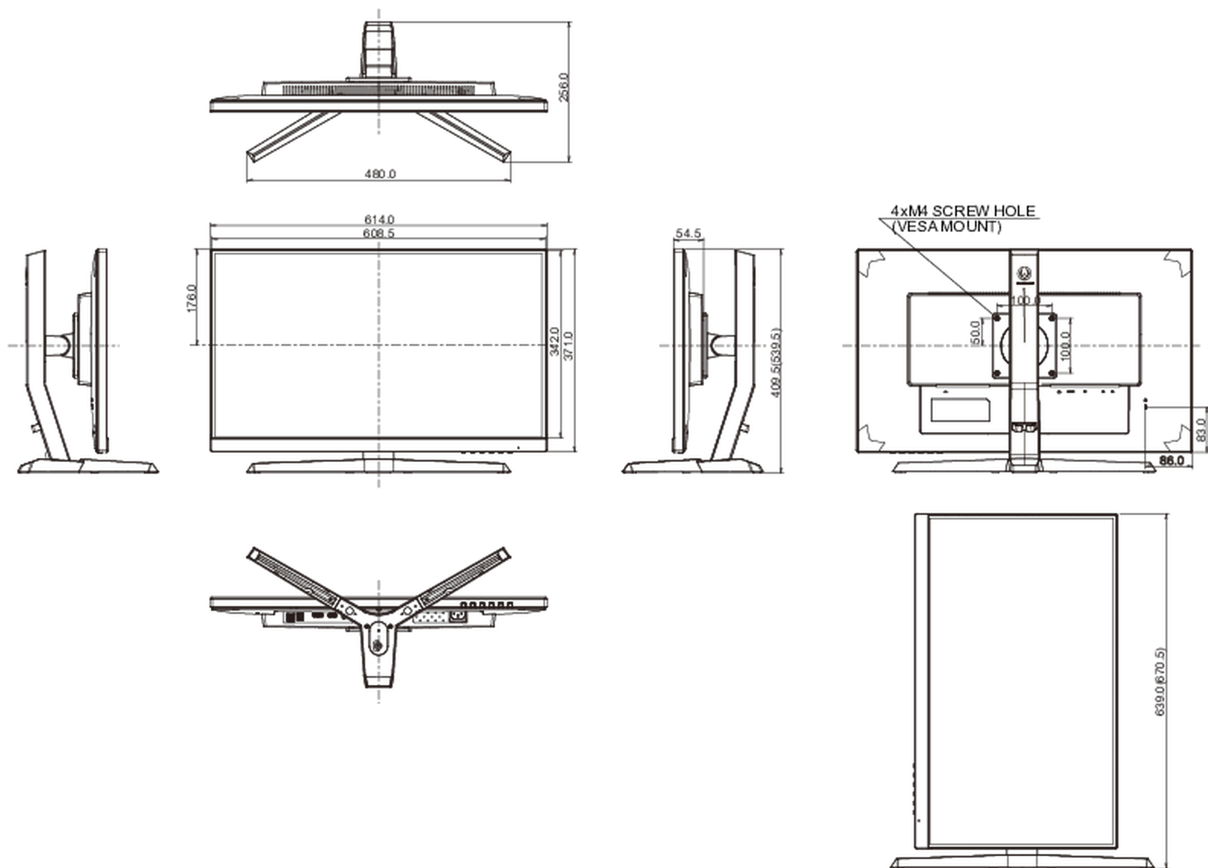

## 08 DIMENZIJE / TEŽINA

Dimenzije proizvoda Š x V x D 614 x 409.5 (539.5) x 256mm

Težina (bez kutije) 5.5kg

EAN kod 4948570117802

*All trademarks and registered trademarks acknowledged. E & O E. Specification subject to change without notice. All LCD's comply with ISO-9241-307:2008 in connection with pixel defects.*