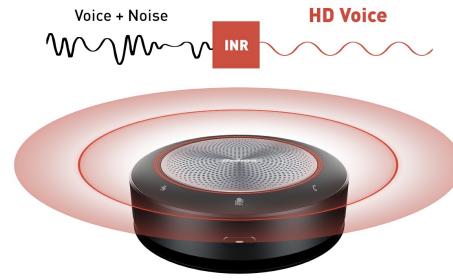

UNIFIED COMMUNICATIONS**INFORMATION****Bluetooth Speakerphone for large meeting rooms**

The omnidirectional audio pickup from up to 5 meters with intelligent noise reduction and echo cancellation algorithms make the UC SPK01L the perfect choice for large meeting rooms. Guaranteeing seamless connection via Bluetooth, a USB cable or an audio cable this sleek looking speaker can be paired with up to 3 devices at the same.

Omnidirectional

The UC SPK01L supports 360-degree omnidirectional audio pickup ensuring every voice in your meeting room is transmitted to the participants joining remotely.

High-quality voice experience

This performance speaker with intelligent noise reduction and echo cancellation algorithms guarantees crystal clear sound for your calls.

Easy set up

Seamless connection via Bluetooth, a USB cable or an audio cable. The speaker is instantly operational after connection.

Multiple device connectivity

Connect up to 3 devices at the same time via Bluetooth, a USB cable and an audio cable.

SPECIFICATION

01 SPEAKER

Maximum sound pressure level	85dB
Distortion	≤4%
Signal to noise ratio	80dB
Frequency range	150Hz ~ 16kHz