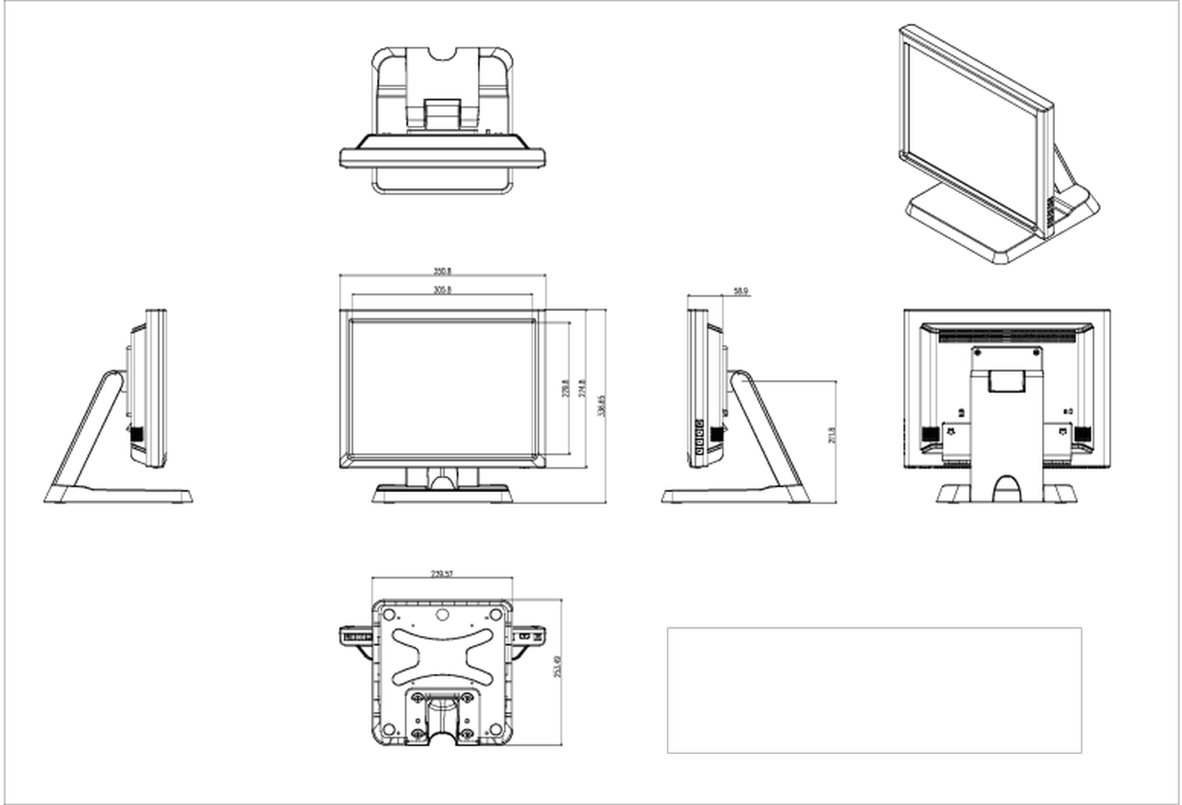

## 08 ÖLÇÜLER / AĞIRLIK

Ürün boyutları G x Y x D

351 x 336.5 x 253.5mm

Ağırlık (kutu hariç)

4.6kg

EAN kodu

4948570119714

All trademarks and registered trademarks acknowledged. E & O E. Specification subject to change without notice. All LCD's comply with ISO-9241-307:2008 in connection with pixel defects.