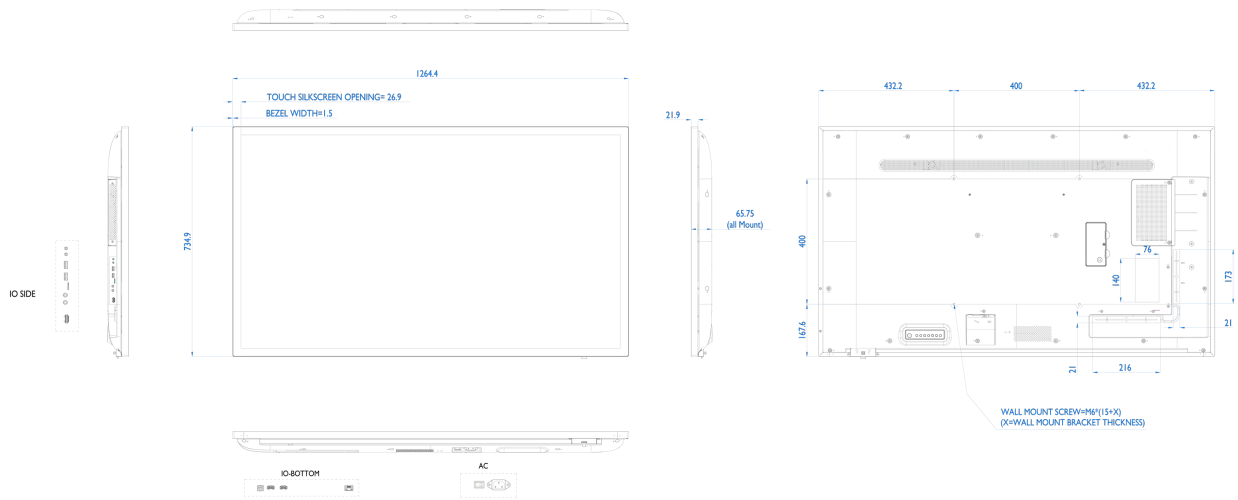

PROLITE T5562AS-B1

Version: 2.0

Release date: 2022/05/04

All trademarks and registered trademarks acknowledged. E & O E. Specification subject to change without notice. All LCD's comply with ISO-9241-307:2008 in connection with pixel defects.

© IYAMA CORPORATION. ALL RIGHTS RESERVED