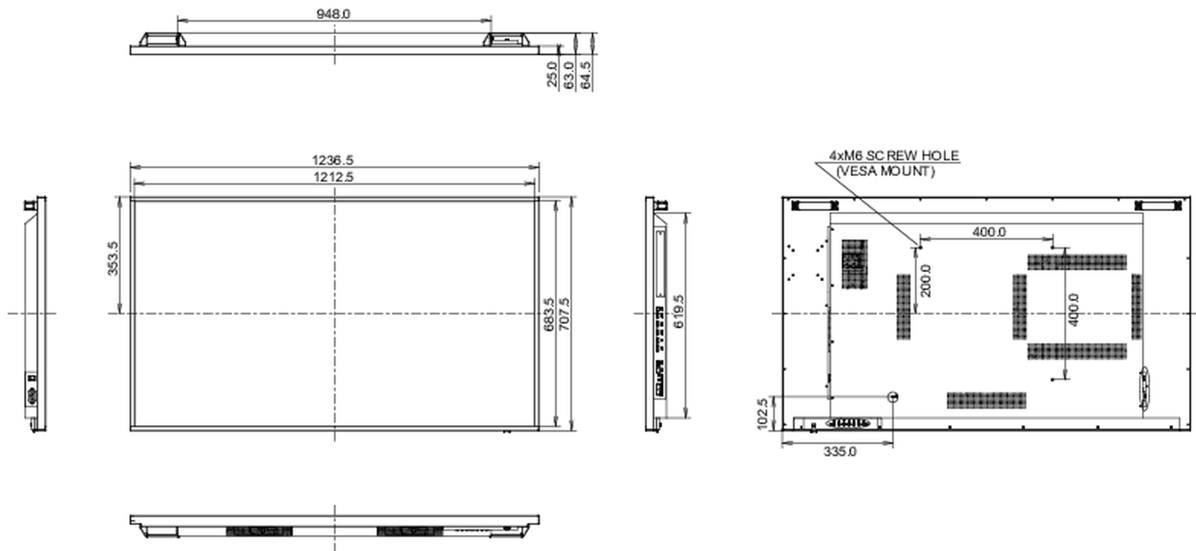

## 09 DIMENZIJE / TEŽINA

Dimenzije proizvoda Š x V x D

1236.5 x 707.5 x 64.5mm

Težina (bez kutije)

26kg

EAN kod

4948570118410

All trademarks and registered trademarks acknowledged. E & O E. Specification subject to change without notice. All LCD's comply with ISO-9241-307:2008 in connection with pixel defects.