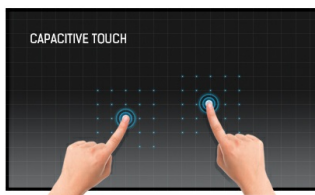

### 22" P-CAP 10pt multi-touch monitor featuring IPS panel technology

With its Full HD (1920x1080) resolution and accurate Projective Capacitive 10 point touch technology, the ProLite T2251MSC-B1 delivers seamless and accurate touch response. Featuring IPS LCD screen technology, it offers exceptional colour performance and wide viewing angles, making it a perfect choice for a vast array of interactive applications. The flexible stand can be positioned at several angles creating a comfortable and ergonomic user experience. In addition, the edge-to-edge glass and ultra slim design creates an eye-catching finish. The ProLite T2251MSC-B1 is the ideal solution for interactive signage, instore retail, POS and interactive presentations.