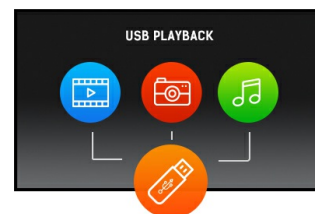

USB Playback

The monitor supports playback of presentations, video and almost any type of content stored on the USB device or internal memory.