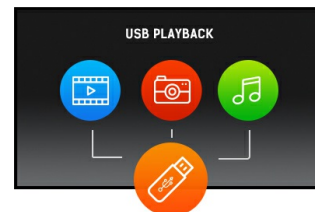

43" Full HD professional large format display with USB Media Playback

ProLite LE4340S is a 43" Full HD, professional and fan-less LED-backlit display. Incorporating the latest Commercial Grade VA panel technology, the display guarantees great viewing from all angles, high brightness and exceptional colour clarity. A wide range of video and audio inputs ensures compatibility with multiple platforms. ProLite LE4340S is prepared for easy installation using the VESA wall mount. This display will suit a massive range of applications including public signage, retail, exhibitions and conference centres, POS/POI, control rooms and production facilities.

VA matrix