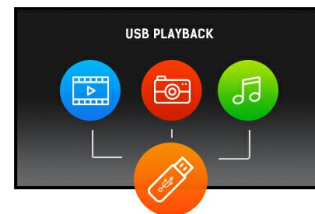

### 43" Full HD professional large format display with USB Media Playback

ProLite LE4340S is a 43" Full HD, professional and fan-less LED-backlit display. Incorporating the latest Commercial Grade VA panel technology, the display guarantees great viewing from all angles, high brightness and exceptional colour clarity. A wide range of video and audio inputs ensures compatibility with multiple platforms. The ProLite LE4340S is prepared for easy installation using the VESA wall mount. This display will suit a massive range of applications including public signage, retail, exhibitions and conference centres, POS/POI, control rooms and production facilities.

VA

VA panel technology offers higher contrast, darker blacks and much better viewing angles than standard TN technology. The screen will look good no matter what angle you look at it.

USB Playback

The monitor supports playback of presentations, video and almost any type of content stored on the USB device or internal memory.

## 02 INTERFACES / CONNECTORS / CONTROLS

Analog signal input	VGA x1
Digital signal input	HDMI x3 (2.0)
Audio input	Mini jack x1 (for VGA)
Monitor control input	RS-232c x1 RJ45 (LAN) x1 IR x1
Audio output	RCA (L/R) x1 Speakers 2 x 10W
Monitor control output	RS-232c x1 IR loop through x1
HDCP	yes
USB ports	x1 (2.0 media playback)

## 04 GENERAL

OSD languages	EN, DE, FR, ES, IT, RU, JP, CZ, NL, PL
Control buttons	Power, Mute, Input, +, -, Up, Down, Menu
User controls	picture (picture mode, reset, backlight, contrast, brightness, hue, colour, sharpness, advanced, format and edges), sound (sound mode, reset, bass, treble, Audio out, advanced), general settings (language, monitor ID, ECO mode, auto search, clock, scheduling, sleep timer, auto switch off, auto adjust, pixel shift, control settings, opening logo, factory settings), network settings (view network settings, network settings, static IP configuration, digital media renderer, wake on LAN, network name)
Plug&Play	DDC2B, Mac OSX