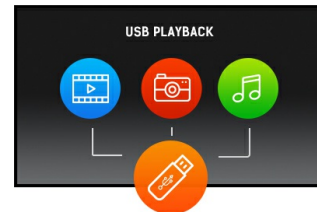

32" Full HD professional large format display

The ProLite LE3240S is a 32" Full HD, professional and fanless LED-backlit display. Incorporating the latest Commercial Grade VA panel technology, the display guarantees great viewing from all angles, high brightness and exceptional colour clarity. A wide range of video and audio inputs ensures compatibility with multiple platforms. ProLite LE3240S is prepared for easy installation using the VESA wall mount. This display will suit a massive range of applications including public signage, retail, exhibitions and conference centres, POS/POI, control rooms and production facilities.

VA matrix