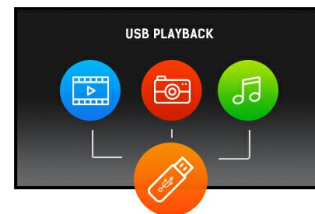

### 32" Full HD professional large format display

The ProLite LE3240S is a 32" Full HD, professional and fanless LED-backlit display. Incorporating the latest Commercial Grade VA panel technology, the display guarantees great viewing from all angles, high brightness and exceptional colour clarity. A wide range of video and audio inputs ensures compatibility with multiple platforms. ProLite LE3240S is prepared for easy installation using the VESA wall mount. This display will suit a massive range of applications including public signage, retail, exhibitions and conference centres, POS/POI, control rooms and production facilities.

VA

VA panel technology offers higher contrast, darker blacks and much better viewing angles than standard TN technology. The screen will look good no matter what angle you look at it.

USB Playback

The monitor supports playback of presentations, video and almost any type of content stored on the USB device or internal memory.

## 02 INTERFACES / CONNECTORS / CONTROLS

|                        |                                      |
|------------------------|--------------------------------------|
| Analog signal input    | VGA x1                               |
| Digital signal input   | HDMI x3 (2.0)                        |
| Audio input            | Mini jack x1 (for VGA)               |
| Monitor control input  | RS-232c x1<br>RJ45 (LAN) x1<br>IR x1 |
| Audio output           | RCA (L/R) x1<br>Speakers 2 x 10W     |
| Monitor control output | RS-232c x1<br>IR loop through x1     |
| HDCP                   | yes                                  |
| USB ports              | x1 (v.2.0 media playback)            |