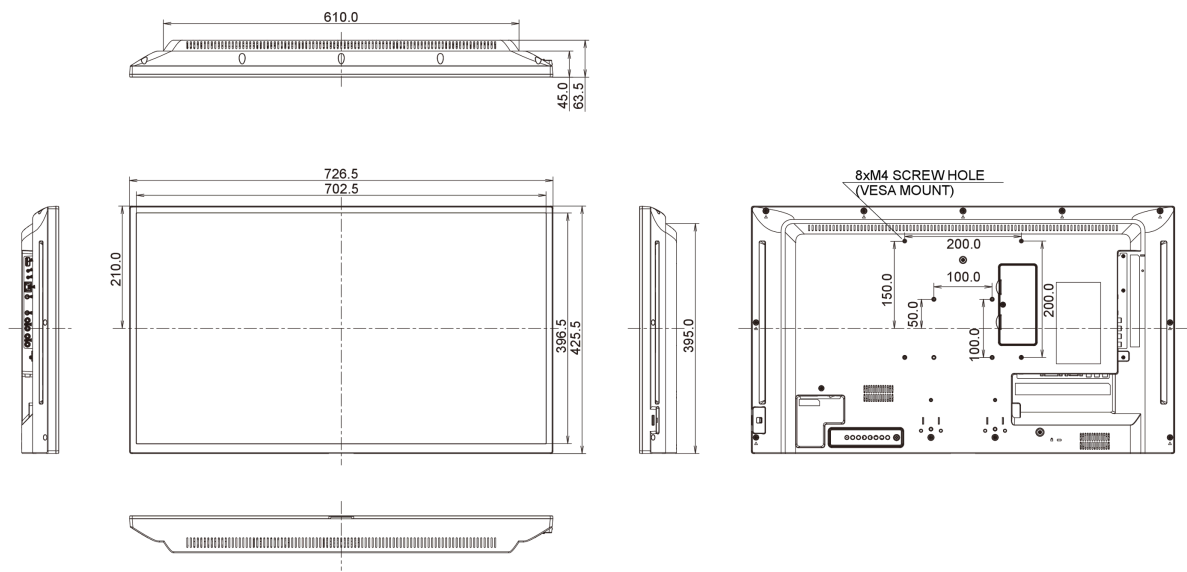

## 09 DIMENSIONS / WEIGHT

|                                     |                        |
|-------------------------------------|------------------------|
| <b>Product dimensions W x H x D</b> | 726.5 x 425.4 x 65.1mm |
| <b>Box dimensions W x H x D</b>     | 818 x 547 x 139mm      |
| <b>Weight (without box)</b>         | 5.7kg                  |
| <b>Weight (with box)</b>            | 7,7kg                  |
| <b>EAN code</b>                     | 4948570119486          |