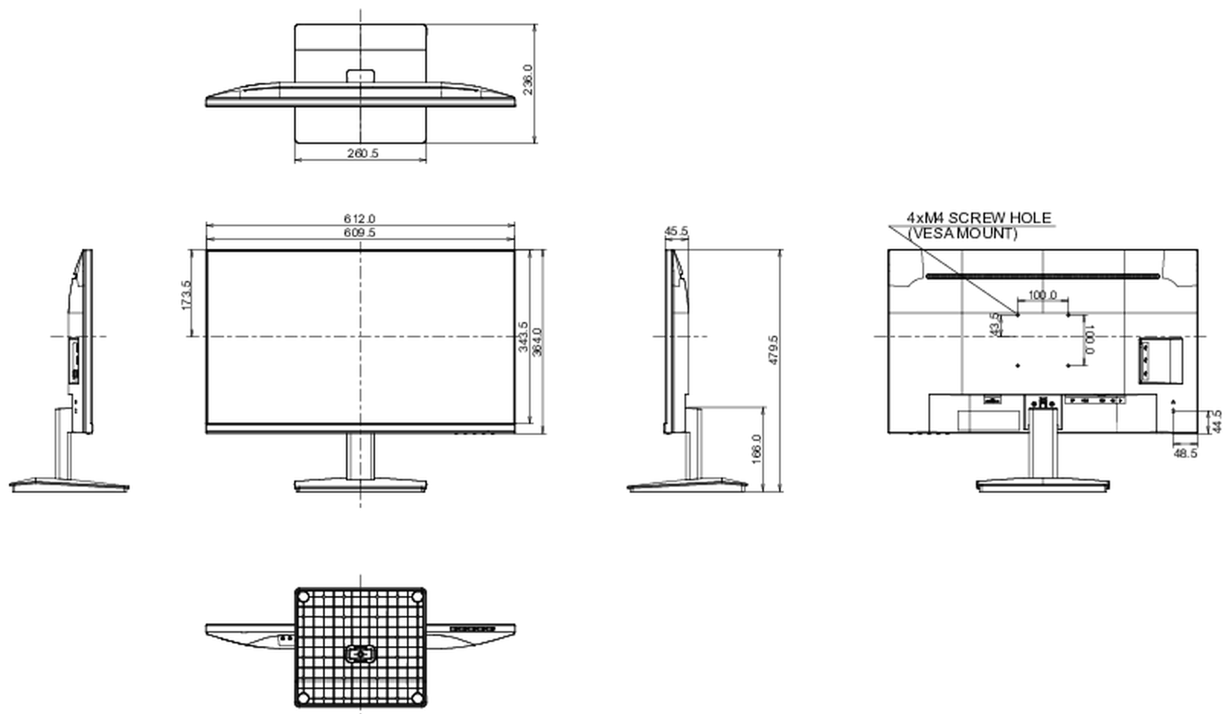

Other

quick start guide, safety guide

06 POWER MANAGEMENT

Power supply unit

internal

Power supply

AC AC - 100V, 240/V, 50Hz

Power usage

19W typical, 0.5W stand by, 0.5W off mode

07 SUSTAINABILITY

Regulations

CE, TÜV-Bauart, EAC, VCCI-B, PSE, RoHS support, ErP, WEEE, REACH, UKCA

Energy efficiency class (Regulation (EU) 2017/1369)

E

REACH SVHC

above 0.1%: Lead

08 DIMENSIONS / WEIGHT

Product dimensions W x H x D

612 x 479.5 x 236mm

Box dimensions W x H x D

685 x 435 x 145mm

Weight (without box)

4.6kg

Weight (with box)

6.2kg

EAN code

4948570118809

* USB are available only for XU2793HSU.

All trademarks and registered trademarks acknowledged. E & O E. Specification subject to change without notice. All LCD's comply with ISO-9241-307:2008 in connection with pixel defects.