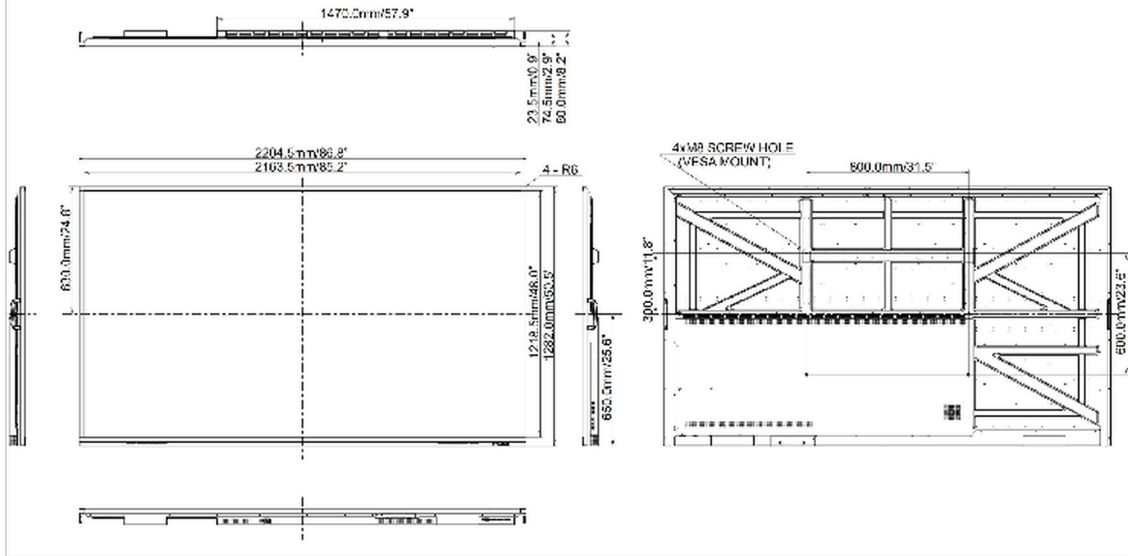

09 DIMENSIONES / PESO

Producto dimensiones W x H x D	2204 x 1282 x 79mm
Dimensiones de la caja (ancho x alto x fondo)	2380 x 280 x 1483mm
Peso (sin caja)	70kg
Peso (con caja)	107.7kg
Código EAN	4948570119189

DIMENSIONS : ProLite LE9845UHS

All trademarks and registered trademarks acknowledged. E & O E. Specification subject to change without notice. All LCD's comply with ISO-9241-307:2008 in connection with pixel defects.