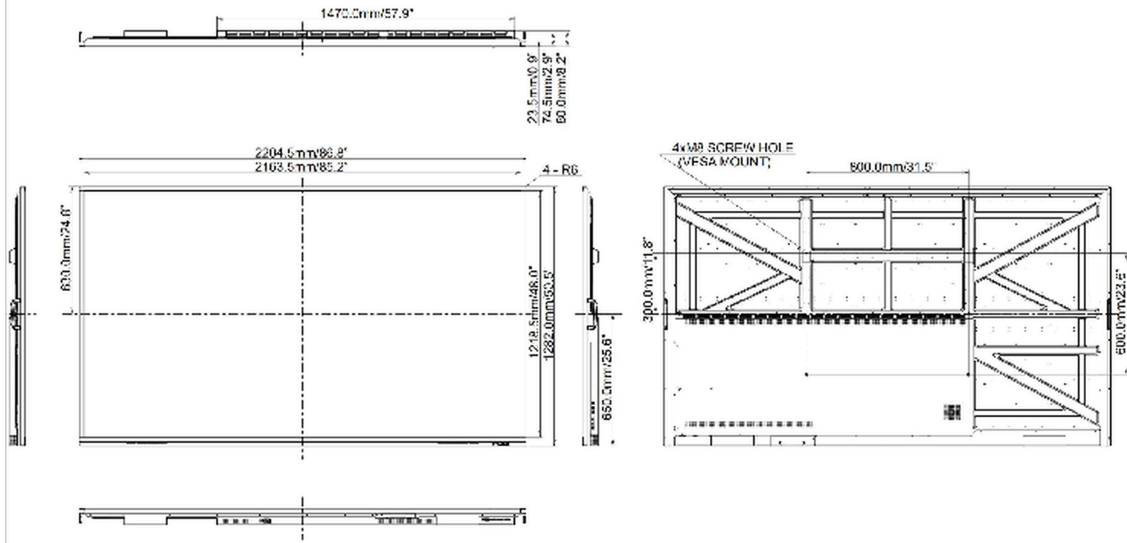

2204 x 1282 x 79mm

Box dimensions W x H x D

2380 x 280 x 1483mm

Weight (without box)

70kg

Weight (with box)

107.7kg

EAN code

4948570119189

DIMENSIONS : ProLite LE9845UHS

All trademarks and registered trademarks acknowledged. E & O E. Specification subject to change without notice. All LCD's comply with ISO-9241-307:2008 in connection with pixel defects.