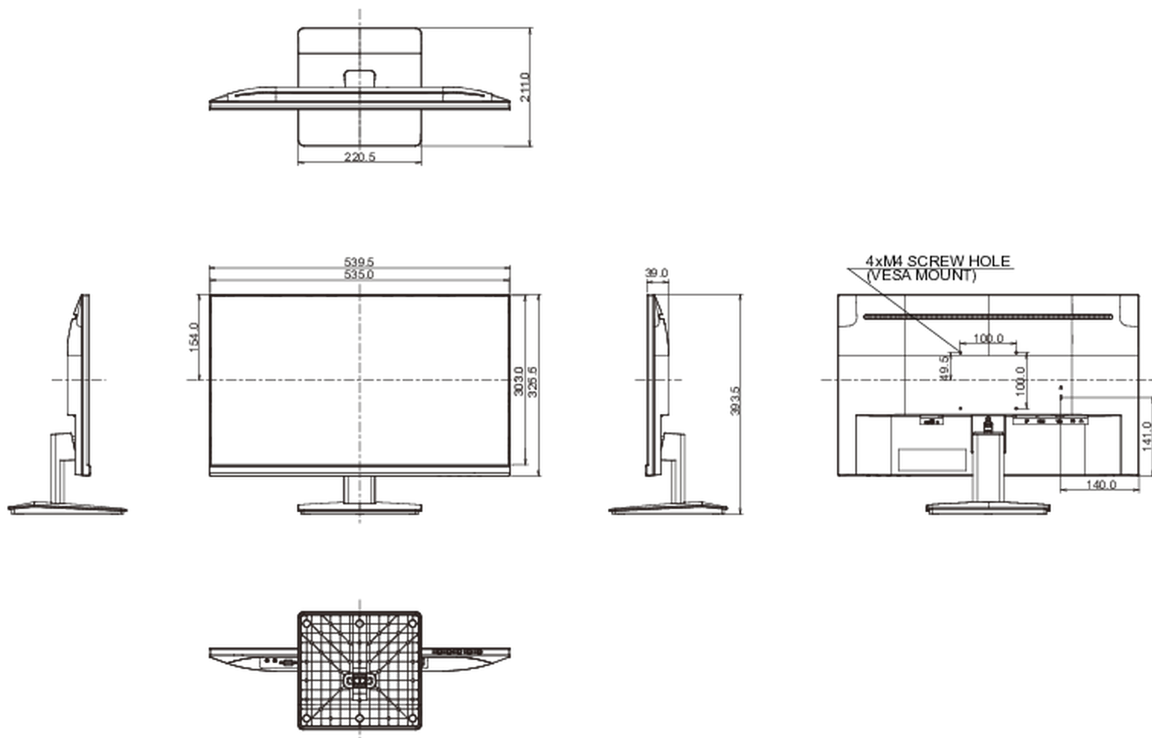

Klasa energetske efikasnosti (Regulation (EU) 2017/1369)

E

REACH SVHC

iznad 0.1%: Olova

08 DIMENZIJE / TEŽINA

Dimenzije proizvoda Š x V x D

539.5 x 393.5 x .211mm

Dimenzije kutije Š x V x D

607 x 401 x 127mm

Težina (bez kutije)

3.5kg

Težina (sa kutijom)

4.9kg

EAN kod

4948570118786

All trademarks and registered trademarks acknowledged. E & O E. Specification subject to change without notice. All LCD's comply with ISO-9241-307:2008 in connection with pixel defects.