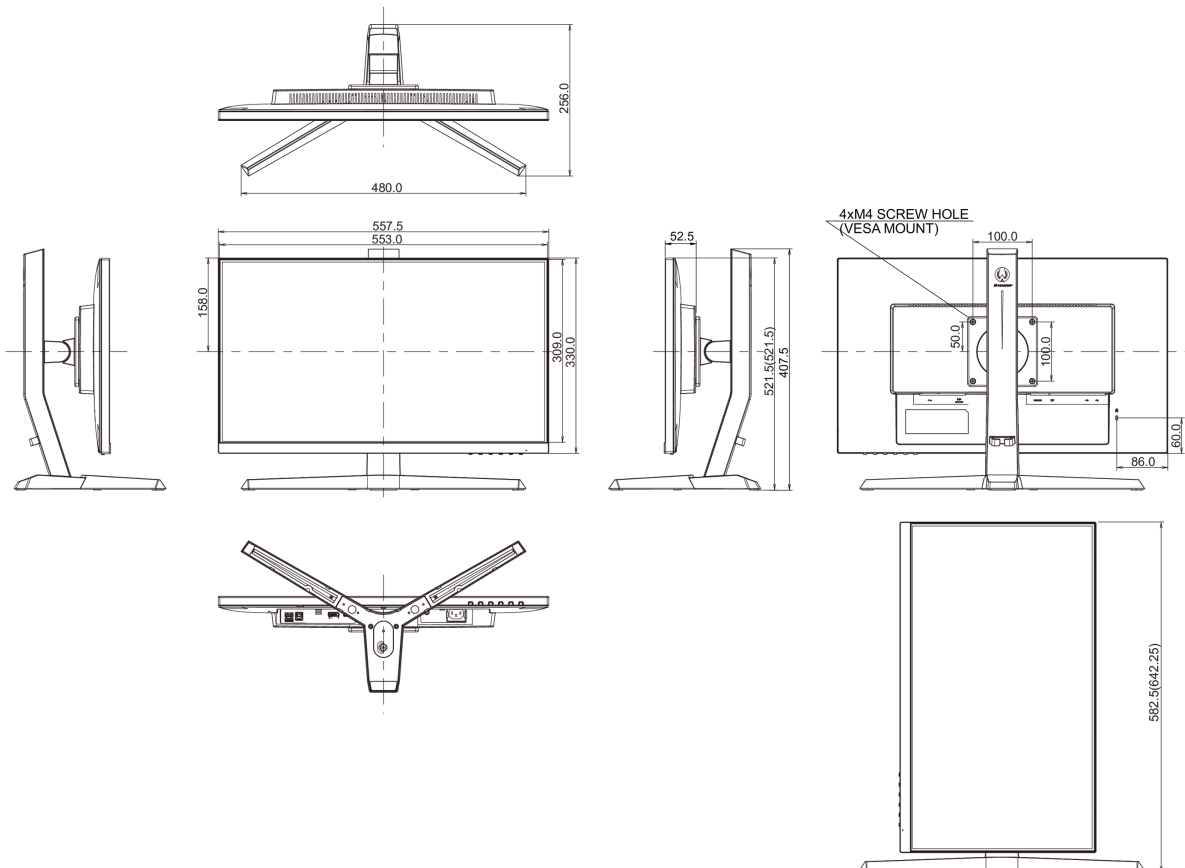

04 MECHANICAL

Display position adjustments	height, pivot (rotation), tilt
Height adjustment	130mm
Rotation (PIVOT function)	90°
Tilt angle	18° up; 3° down
VESA mounting	100 x 100mm
Cable management system	yes

Product dimensions W x H x D	557.5 x 391.5 (521.5) x 256mm
Box dimensions W x H x D	711 x 420 x 214mm
Weight (without box)	4.6kg
Weight (with box)	6.7kg
EAN code	4948570117796

All trademarks and registered trademarks acknowledged. E & O E. Specification subject to change without notice. All LCD's comply with ISO-9241-307:2008 in connection with pixel defects.