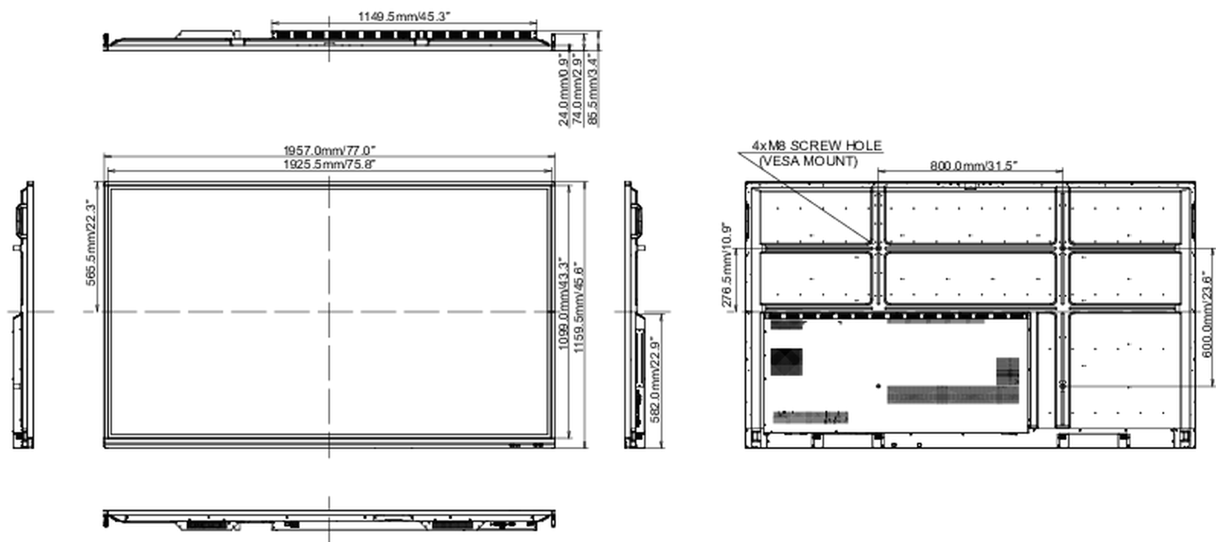

09 ODRŽIVOST

Propisi

CB, CE, TÜV-Bauart, EAC, RoHS podrška, ErP, WEEE, REACH (RoHS, PFOS, PFC)

REACH SVHC

iznad 0.1%: Olova

10 DIMENZIJE / TEŽINA

Dimenzije proizvoda Š x V x D

1957 x 1159 x 86mm

Dimenzije kutije Š x V x D

2123 x 280 x 1345mm

Težina (bez kutije)

64.4kg

Težina (sa kutijom)

91kg

EAN kod

4948570119011

All trademarks and registered trademarks acknowledged. E & O E. Specification subject to change without notice. All LCD's comply with ISO-9241-307:2008 in connection with pixel defects.

© IIYAMA CORPORATION. ALL RIGHTS RESERVED