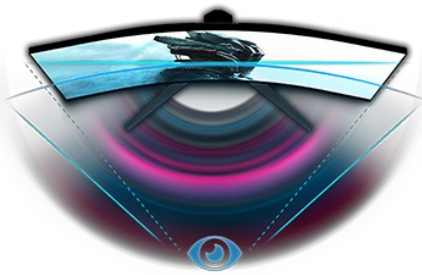

Immerse yourself in the game with the curved G2766HSU with FreeSync Premium

The 1500R curved VA panel with 165Hz refresh rate, 1ms MPRT and 1920x1080 resolution allows an immersive viewing experience with excellent image quality.

You can also customize the screen settings using the predefined and custom gaming modes. The Black Tuner function gives you total control over the dark scenes ensuring that the details are always clearly visible.

Available also with height adjustable stand : [G-Master GB2766HSU-B1](#)

CURVED DESIGN 1500R

The 1500R curvature of the screen guarantees a realistic and comfortable viewing experience allowing you to really immerse yourself in the game.

1ms

Fast response time is key to ultra-smooth gaming. It reduces ghosting and blurring providing the user with an improved graphic performance.

01 DISPLAY CHARACTERISTICS

Diagonal	27", 68.5cm
Panel	VA LED, matte finish
Curved	1500R
Native resolution	1920 x 1080 @165Hz (2.1 megapixel Full HD)
Aspect ratio	16:9
Panel brightness	250 cd/m ²
Static contrast	3000:1
Advanced contrast	80M:1
Response time (MPRT)	1ms
Viewing zone	horizontal/vertical: 178°/178°, right/left: 89°/89°, up/down: 89°/89°
Colour support	16.7mln
Horizontal Sync	30 - 184kHz
Viewable area W x H	597.8 x 336.3mm, 20.5 x 11.5"
Pixel pitch	0.311mm
Colour	matte, black