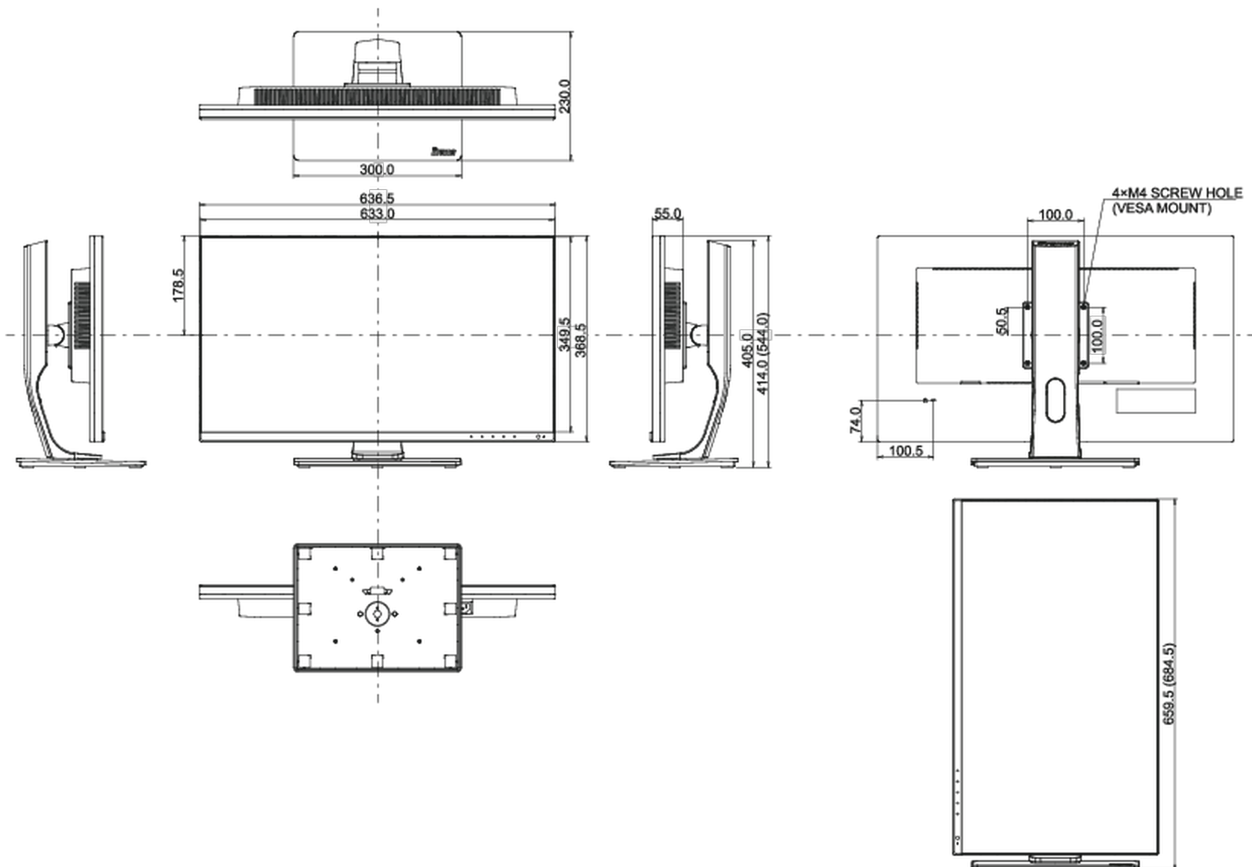

04 MECHANICAL

Display position adjustments	height, swivel, tilt, pivot (rotation both sides)
Height adjustment	130mm
Rotation (PIVOT function)	90°
Swivel stand	90°; 45° left; 45° right
Tilt angle	23° up; 5° down
VESA mounting	100 x 100mm

05 ACCESSORIES INCLUDED

Cables	power, USB, HDMI, DP
Other	quick start guide, safety guide

06 POWER MANAGEMENT

Power supply unit	internal
Power supply	AC 100 - 240V, 50/60Hz
Power usage	39.5W typical, 0.5W stand by, 0.5W off mode

08 DIMENSIONS / WEIGHT

Product dimensions W x H x D	636.5 x 414 (544) x 230mm
Box dimensions W x H x D	770 x 478 x 228mm
Weight (without box)	7.6kg
Weight (without stand)	4.9kg
Weight (with box)	9.9kg
EAN code	4948570118564