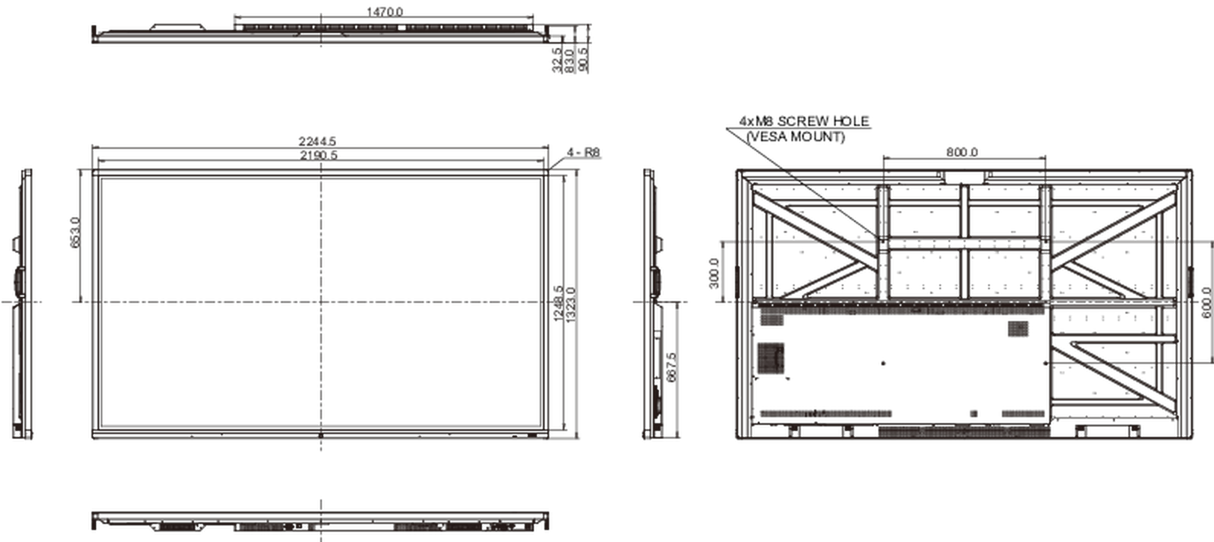

Power usage

222W typical, 0.5W stand by, 0.5W off mode

09 SUSTAINABILITY

Regulations

CB, CE, TÜV-Bauart, EAC, RoHS support, ErP, WEEE, REACH (RoHS, PFOS, PFC)

REACH SVHC

above 0.1%: Lead

10 DIMENSIONS / WEIGHT

Product dimensions W x H x D

2244.5 x 1323 x 90.5mm

Box dimensions W x H x D

2483 x 376 x 1493mm

Weight (without box)

103.5kg

Weight (with box)

138.8kg

EAN code

4948570118984

All trademarks and registered trademarks acknowledged. E & O E. Specification subject to change without notice. All LCD's comply with ISO-9241-307:2008 in connection with pixel defects.

© IIYAMA CORPORATION. ALL RIGHTS RESERVED