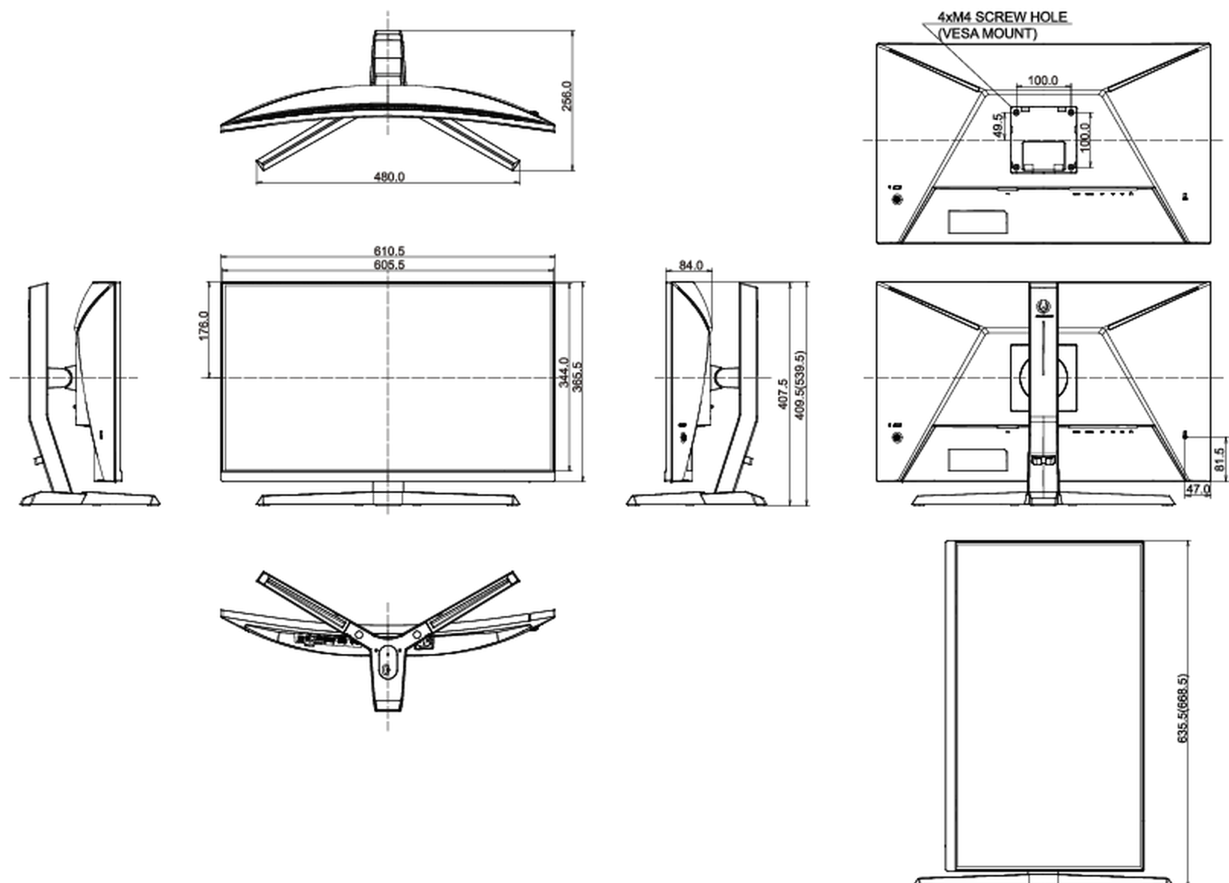

Cable management system yes

MTBF 50000 hours

05 ACCESSORIES INCLUDED

Cables power, USB, HDMI

Other quick start guide, safety guide

06 POWER MANAGEMENT

Power supply unit internal

Power supply AC 100 - 240V, 50/60Hz

Power usage 28W typical, 0.5W stand by, 0.3W off mode

07 SUSTAINABILITY

Regulations CE, TÜV-Bauart, EAC, RoHS support, ErP, WEEE, REACH, UKCA

Energy efficiency class (Regulation (EU) 2017/1369) E

REACH SVHC above 0.1%: Lead

08 DIMENSIONS / WEIGHT

Product dimensions W x H x D 610.5 x 409.5 (539.5) x 256mm

Box dimensions W x H x D 692 x 505 x 228mm

Weight (without box) 5.7kg

Weight (with box) 7.5kg

EAN code 4948570118878