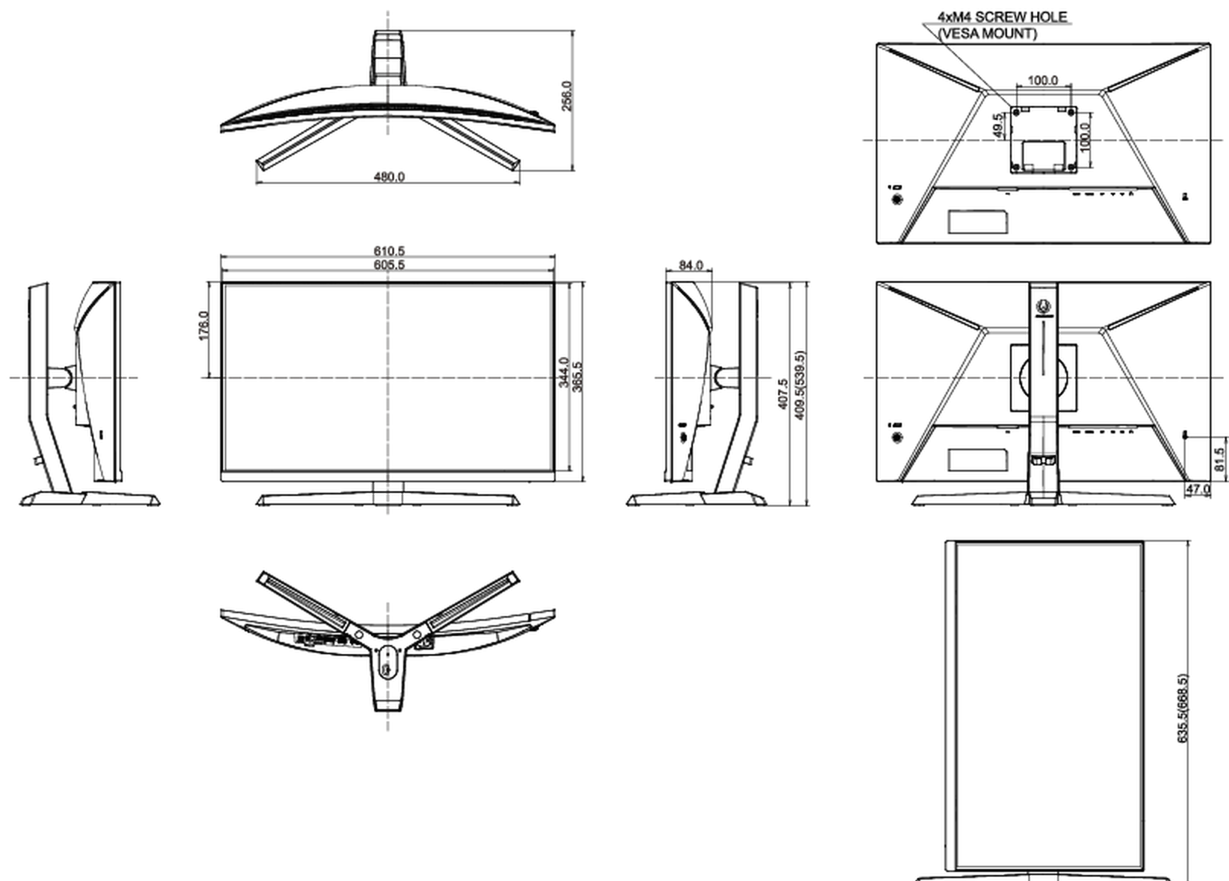

## 08 DIMENSIONS / WEIGHT

Product dimensions W x H x D 610.5 x 409.5 (539.5) x 256mm

Box dimensions W x H x D 692 x 505 x 228mm

Weight (without box) 5.7kg

Weight (with box) 7.5kg

EAN code 4948570118878

*All trademarks and registered trademarks acknowledged. E & O E. Specification subject to change without notice. All LCD's comply with ISO-9241-307:2008 in connection with pixel defects.*