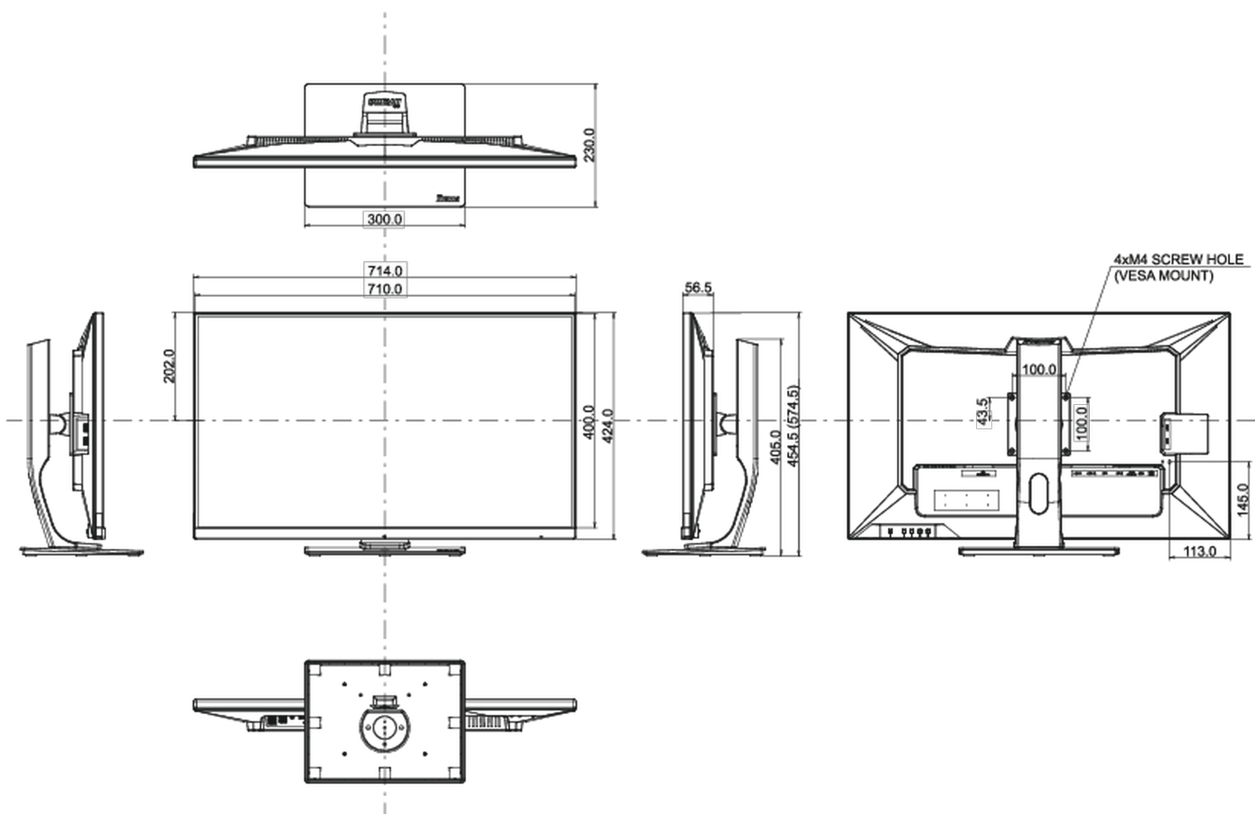

04 MECHANICAL

Display position adjustments	height, tilt
Height adjustment	120mm
Tilt angle	22° up; 3° down
VESA mounting	100 x 100mm
Cable management system	yes

05 ACCESSORIES INCLUDED

Cables	power, USB, HDMI, DP
Other	quick start guide, safety guide
Remote control	yes (batteries included)

06 POWER MANAGEMENT

Power usage	45W typical, 0.5W stand by
-------------	----------------------------

07 SUSTAINABILITY

Regulations	CE, TÜV-Bauart, EAC, PSE, RoHS support, ErP, WEEE, VCCI, REACH, UKCA
Energy efficiency class (Regulation (EU) 2017/1369)	F
REACH SVHC	above 0.1%: Lead

08 DIMENSIONS / WEIGHT

Product dimensions W x H x D	714 x 454.5 (574.5) x 230mm
Box dimensions W x H x D	795 x 506 x 225mm
Weight (without box)	11.3kg
Weight (without stand)	7.3kg
Weight (with box)	14.1kg
EAN code	4948570118168