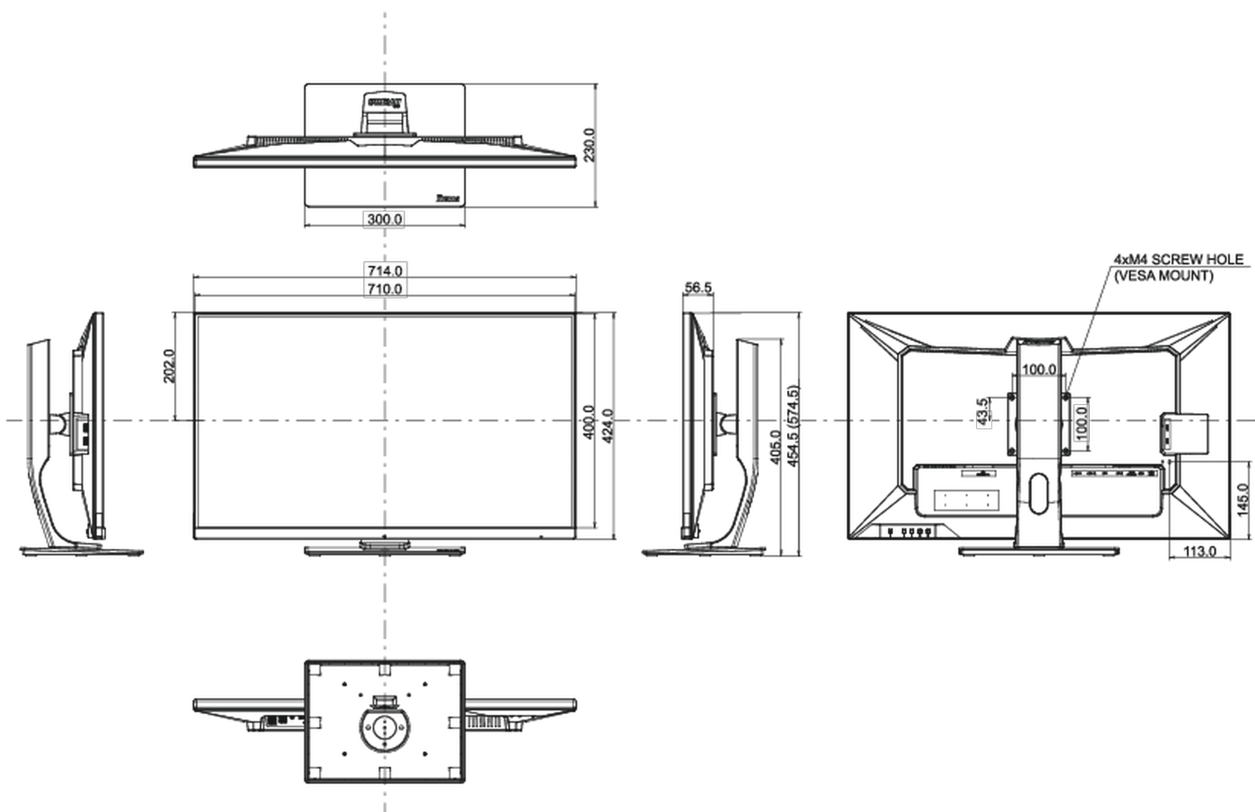

04 MECHANICAL

Display position adjustments	height, tilt
Height adjustment	120mm
Tilt angle	22° up; 3° down
VESA mounting	100 x 100mm
Cable management system	yes

05 ACCESSORIES INCLUDED

Cables	power, USB, HDMI, DP
Other	quick start guide, safety guide
Remote control	yes (batteries included)

06 POWER MANAGEMENT

Power usage	45W typical, 0.5W stand by
-------------	----------------------------

07 SUSTAINABILITY

Regulations	CE, TÜV-Bauart, EAC, PSE, RoHS support, ErP, WEEE, VCCI, REACH, UKCA
Energy efficiency class (Regulation (EU) 2017/1369)	F
REACH SVHC	above 0.1%: Lead

08 DIMENSIONS / WEIGHT

Product dimensions W x H x D	714 x 454.5 (574.5) x 230mm
Box dimensions W x H x D	795 x 506 x 225mm
Weight (without box)	11.3kg
Weight (without stand)	7.3kg
Weight (with box)	14.1kg
EAN code	4948570118168