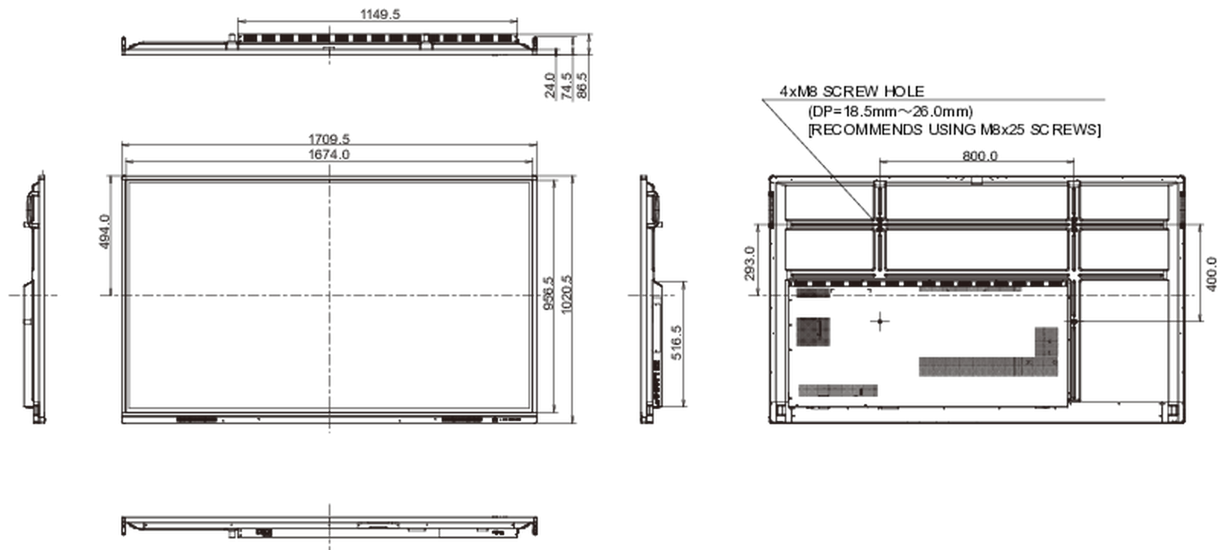

10 DIMENZIJE / TEŽINA

Dimenzije proizvoda Š x V x D	1710 x 1020 x 87mm
Dimenzije kutije Š x V x D	1930 x 280 x 1140mm
Težina (bez kutije)	51.9kg
Težina (sa kutijom)	69kg
EAN kod	4948570118847

All trademarks and registered trademarks acknowledged. E & O E. Specification subject to change without notice. All LCD's comply with ISO-9241-307:2008 in connection with pixel defects.