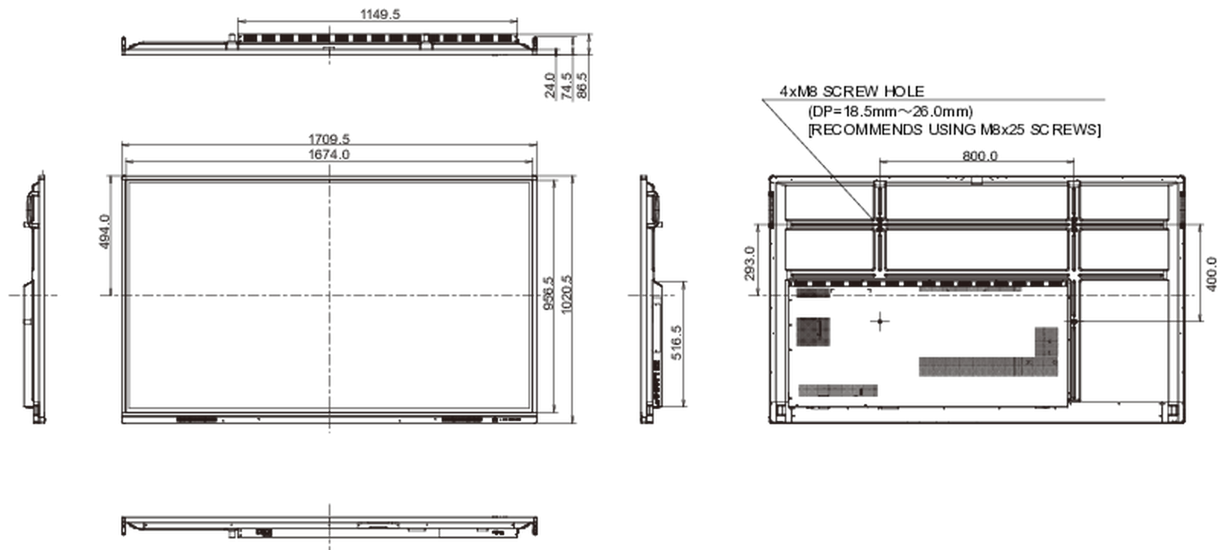

10 DIMENSIONS / WEIGHT

Product dimensions W x H x D	1710 x 1020 x 87mm
Box dimensions W x H x D	1930 x 280 x 1140mm
Weight (without box)	51.9kg
Weight (with box)	69kg
EAN code	4948570118847

All trademarks and registered trademarks acknowledged. E & O E. Specification subject to change without notice. All LCD's comply with ISO-9241-307:2008 in connection with pixel defects.