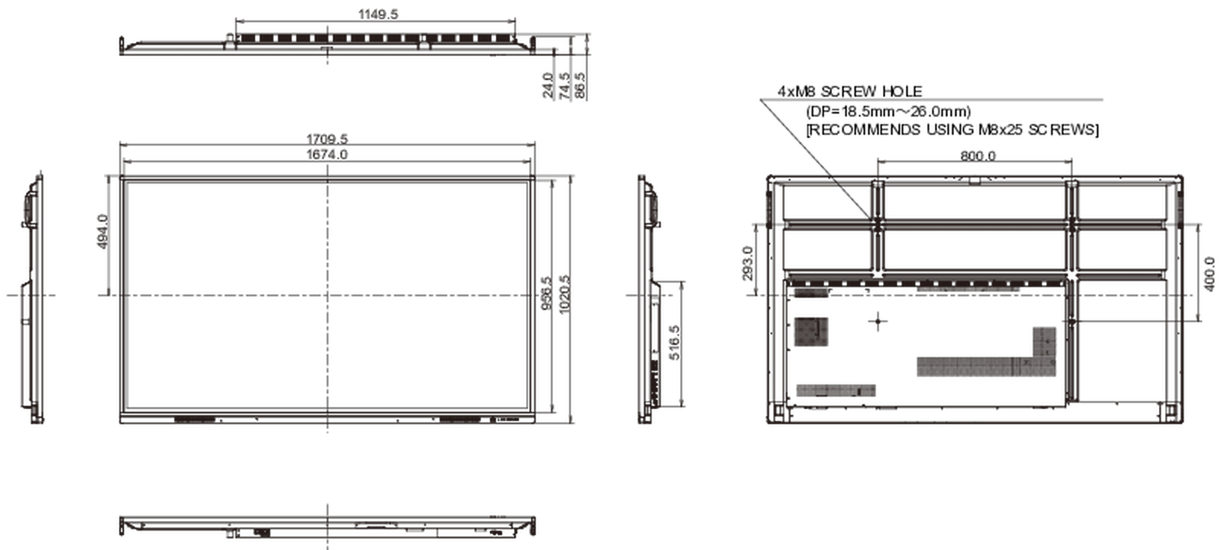

10 DIMENSIONS / WEIGHT

Product dimensions W x H x D	1710 x 1020 x 87mm
Box dimensions W x H x D	1930 x 280 x 1140mm
Weight (without box)	51.9kg
Weight (with box)	69kg
EAN code	4948570118847

All trademarks and registered trademarks acknowledged. E & O E. Specification subject to change without notice. All LCD's comply with ISO-9241-307:2008 in connection with pixel defects.