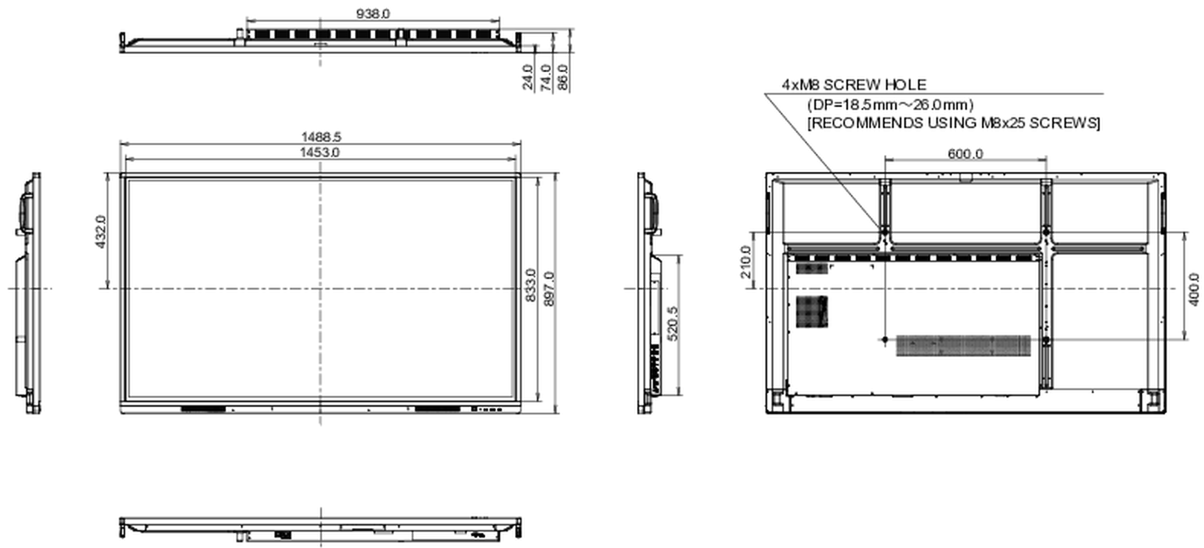

## 10 DIMENZIJE / TEŽINA

Dimenzije proizvoda Š x V x D	1489 x 897 x 87mm
Dimenzije kutije Š x V x D	1697 x 220 x 1005mm
Težina (bez kutije)	38.5kg
Težina (sa kutijom)	50kg
EAN kod	4948570118830

All trademarks and registered trademarks acknowledged. E & O E. Specification subject to change without notice. All LCD's comply with ISO-9241-307:2008 in connection with pixel defects.