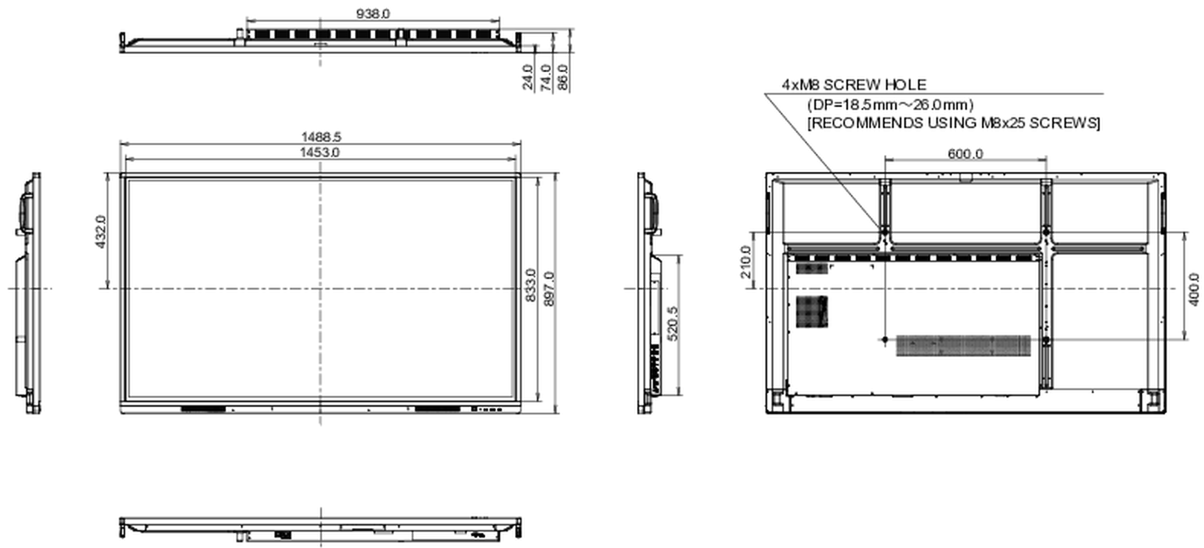

## 10 DIMENSIONS / WEIGHT

Product dimensions W x H x D	1489 x 897 x 87mm
Box dimensions W x H x D	1697 x 220 x 1005mm
Weight (without box)	38.5kg
Weight (with box)	50kg
EAN code	4948570118830

All trademarks and registered trademarks acknowledged. E & O E. Specification subject to change without notice. All LCD's comply with ISO-9241-307:2008 in connection with pixel defects.