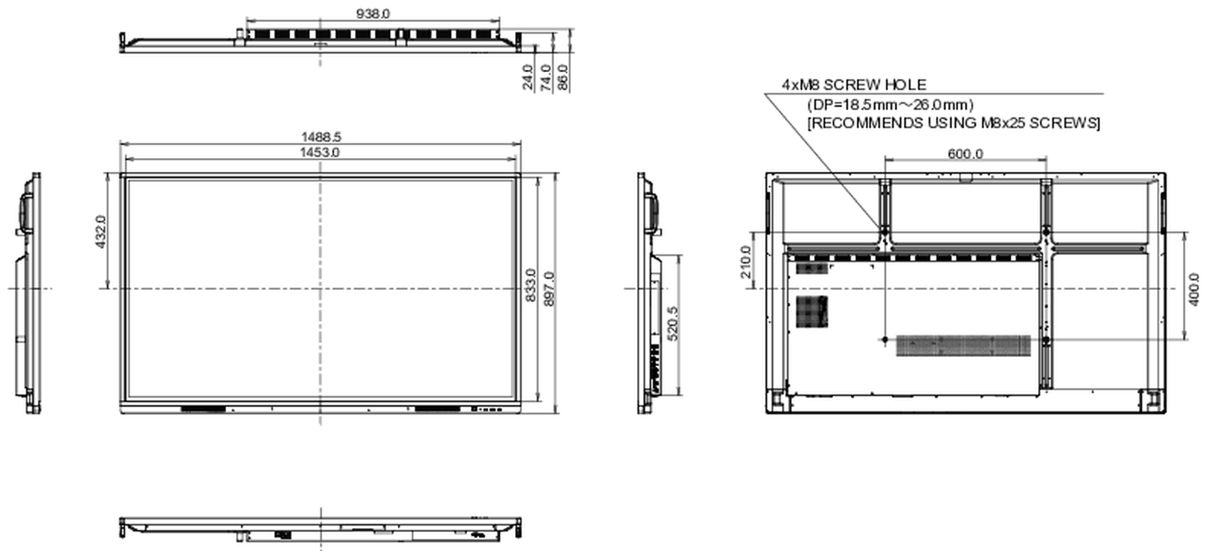

10 DIMENSIONS / WEIGHT

Product dimensions W x H x D	1489 x 897 x 87mm
Box dimensions W x H x D	1697 x 220 x 1005mm
Weight (without box)	38.5kg
Weight (with box)	50kg
EAN code	4948570118830

All trademarks and registered trademarks acknowledged. E & O E. Specification subject to change without notice. All LCD's comply with ISO-9241-307:2008 in connection with pixel defects.