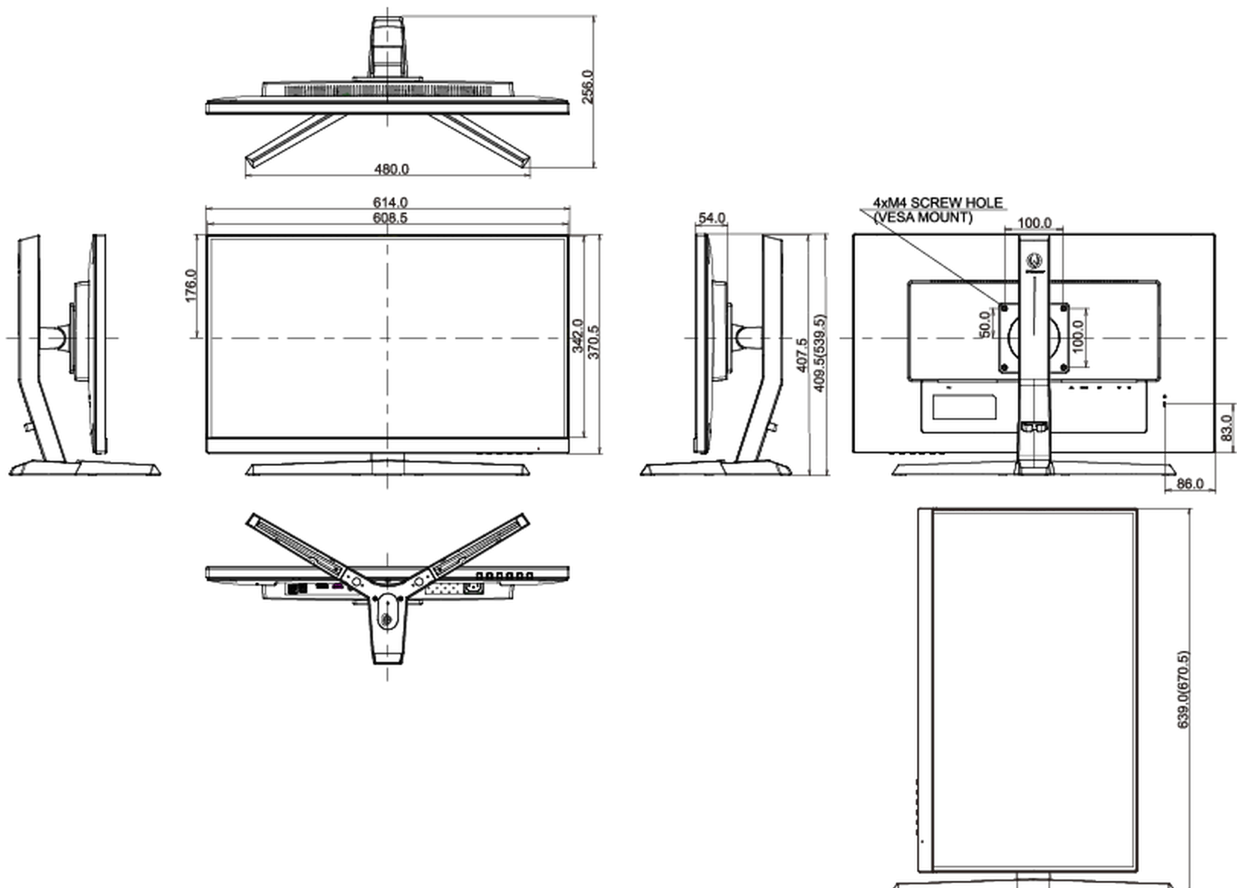

04 MECHANICAL

Display position adjustments	height, pivot (rotation), tilt
Height adjustment	130mm
Rotation (PIVOT function)	90°
Tilt angle	18° up; 3° down
VESA mounting	100 x 100mm
Cable management system	yes

05 ACCESSORIES INCLUDED

Cables	power, USB, HDMI, DP
Other	quick start guide, safety guide

06 POWER MANAGEMENT

Power supply unit	internal
Power supply	AC AC - 100V, 240/V, 50Hz
Power usage	35W typical, 0.5W stand by, 0.3W off mode

Product dimensions W x H x D	614 x 409.5 (539.5) x 256mm
Box dimensions W x H x D	740 x 456 x 215mm
Weight (without box)	5.4kg
Weight (with box)	7.4kg
EAN code	4948570118328

All trademarks and registered trademarks acknowledged. E & O E. Specification subject to change without notice. All LCD's comply with ISO-9241-307:2008 in connection with pixel defects.