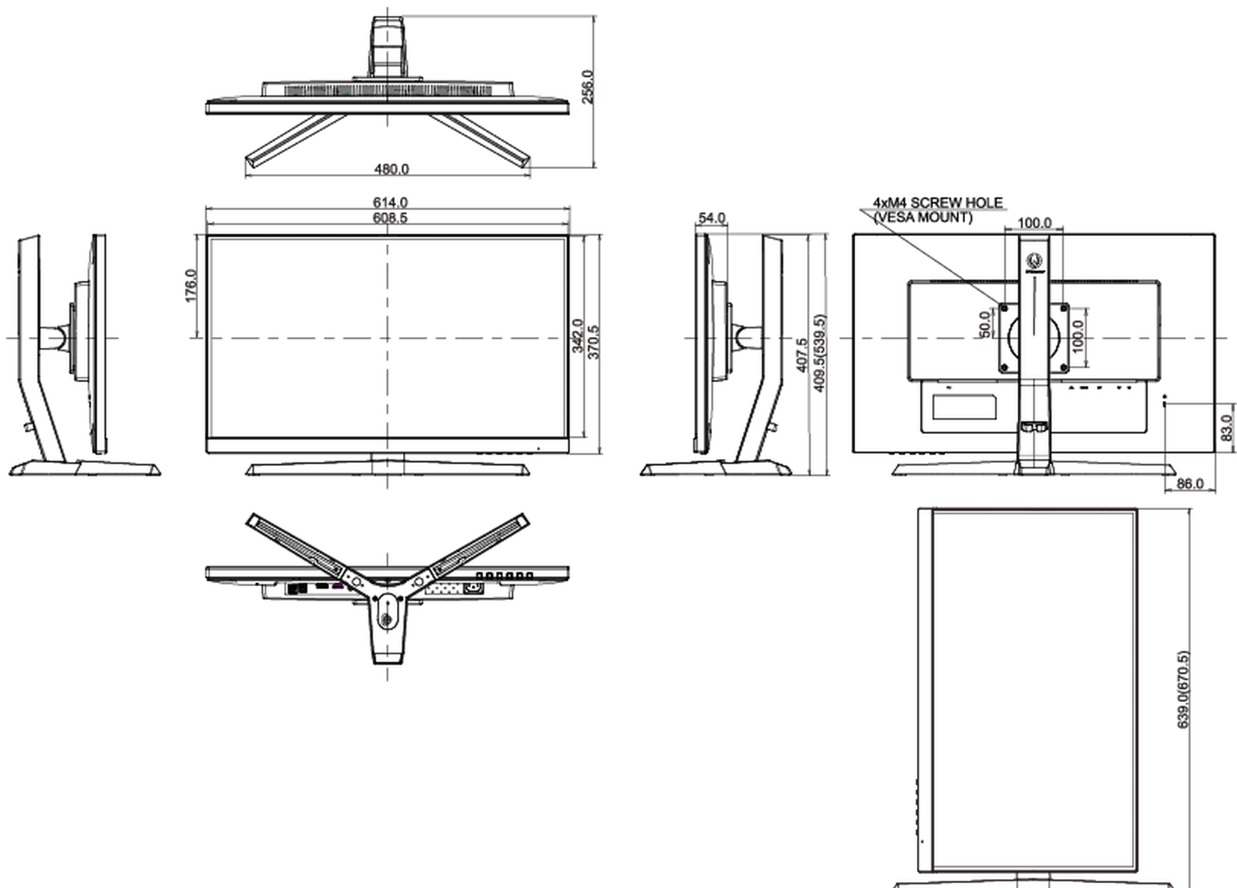

04 MECHANICAL

Display position adjustments	height, pivot (rotation), tilt
Height adjustment	130mm
Rotation (PIVOT function)	90°
Tilt angle	18° up; 3° down
VESA mounting	100 x 100mm
Cable management system	yes

05 ACCESSORIES INCLUDED

Cables	power, USB, HDMI, DP
Other	quick start guide, safety guide

06 POWER MANAGEMENT

Power supply unit	internal
Power supply	AC AC - 100V, 240V, 50Hz
Power usage	35W typical, 0.5W stand by, 0.3W off mode

Product dimensions W x H x D	614 x 409.5 (539.5) x 256mm
Box dimensions W x H x D	740 x 456 x 215mm
Weight (without box)	5.4kg
Weight (with box)	7.4kg
EAN code	4948570118328

All trademarks and registered trademarks acknowledged. E & O E. Specification subject to change without notice. All LCD's comply with ISO-9241-307:2008 in connection with pixel defects.